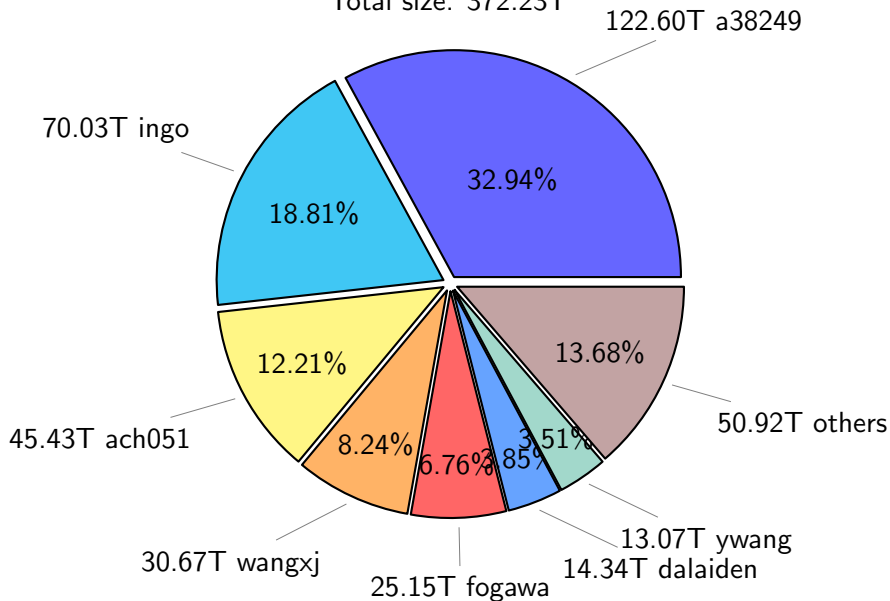

NS9039K total disk usage

Total size: 1242.58T

NS9039K file types usage

Total size: 1242.58T

742.08T hist

372.23T misc

NS9039K history files usage

Total size: 742.08T

NS9039K restart files usage

Total size: 128.27T

NS9039K misc files usage

Total size: 372.23T

NS9039K total compressed

NS9039K uncompressed files usage

Total size: 357.75T
49.91T ach051

NS9039K NorCPM/cases/*

total size: 214.48T