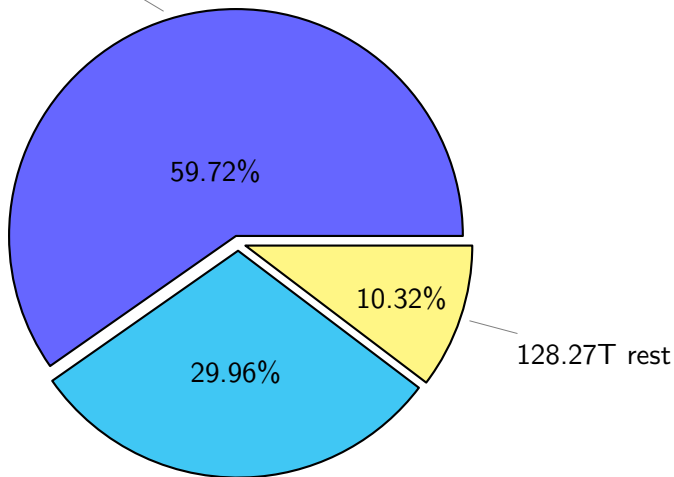

NS9039K total disk usage

Total size: 1242.58T

NS9039K file types usage

Total size: 1242.58T

742.08T hist

372.23T misc

NS9039K history files usage

Total size: 742.08T

NS9039K restart files usage

Total size: 128.27T

NS9039K misc files usage

Total size: 372.23T

NS9039K total compressed

NS9039K uncompressed files usage

Total size: 357.75T
49.91T ach051

NS9039K NorCPM/cases/*

total size: 214.48T