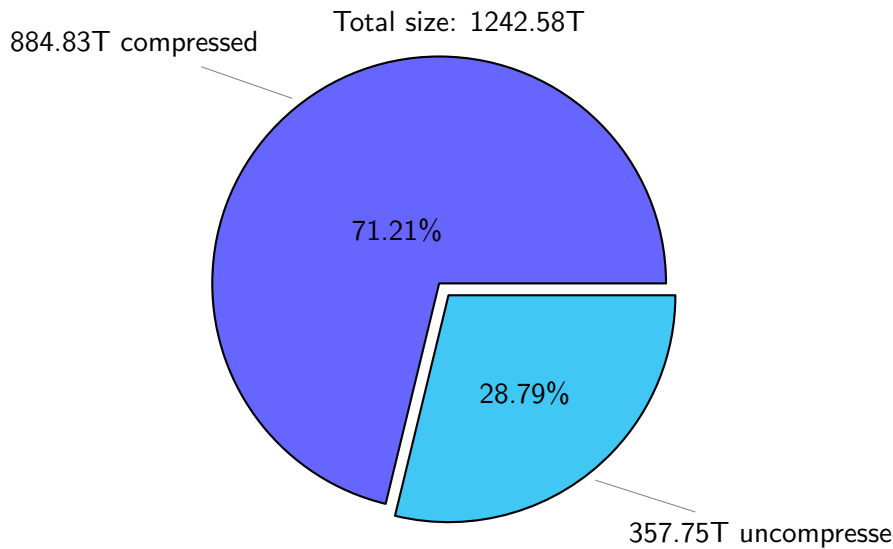

NS9039K total disk usage

Total size: 1242.58T

NS9039K file types usage

Total size: 1242.58T

742.08T hist

372.23T misc

NS9039K history files usage

Total size: 742.08T

NS9039K restart files usage

Total size: 128.27T

NS9039K misc files usage

Total size: 372.23T

NS9039K total compressed

NS9039K uncompressed files usage

Total size: 357.75T
49.91T ach051

NS9039K NorCPM/cases/*

total size: 123.52T

NS9039K shared/*

norcpm	123.63T	57.64%
NorESM1.3-HIRES	74.51T	34.74%
CMIP_data	10.54T	4.91%
C3S	3.36T	1.57%
PARCIM	1.80T	0.84%
ERA_Interim	0.38T	0.18%
PMIP_CMIP5	0.13T	0.06%
NOAA_20CR	0.12T	0.05%

total size: 214.48T