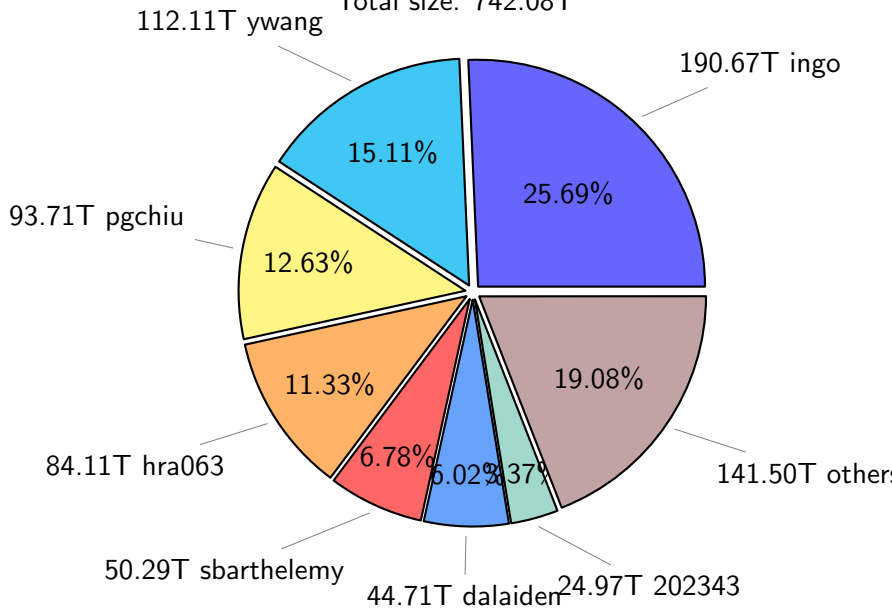

NS9039K total disk usage

Total size: 1242.58T

NS9039K file types usage

Total size: 1242.58T

742.08T hist

372.23T misc

NS9039K history files usage

Total size: 742.08T

NS9039K restart files usage

Total size: 128.27T

NS9039K misc files usage

Total size: 372.23T

NS9039K total compressed

NS9039K uncompressed files usage

Total size: 357.75T
49.91T ach051

NS9039K NorCPM/cases/*

total size: 123.52T

NS9039K shared/*

norcpm	123.63T	57.64%
NorESM1.3-HIRES	74.51T	34.74%
CMIP_data	10.54T	4.91%
C3S	3.36T	1.57%
PARCIM	1.80T	0.84%
ERA_Interim	0.38T	0.18%
PMIP_CMIP5	0.13T	0.06%
NOAA_20CR	0.12T	0.05%

total size: 214.48T