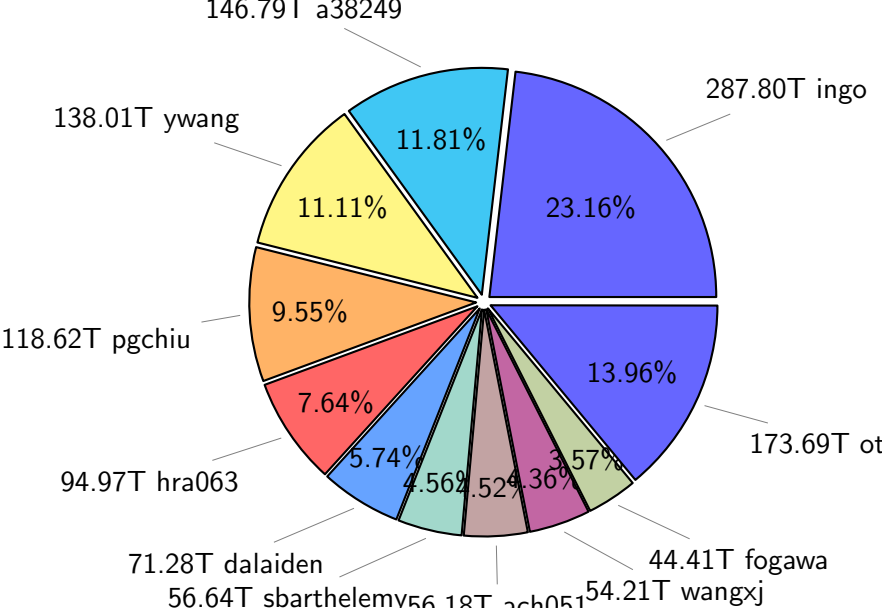

NS9039K (NIRD-LMD) disk usage

December 28, 2025

notes:

- ▶ Excluded directories: all hidden dir (start with .)
- ▶ Compressed file: file name end with "gz", "bz2", "tar", "zip" and NETCDF4 "nc"
- ▶ Restart files: path contains '/rest/'
- ▶ History files: path contains '/hist/'
- ▶ Items <3 % will be count as 'others'.
- ▶ Additional hard links are excluded.
- ▶ Weekly report: disk_ns9039k_YYYYMMDD.pdf
- ▶ Latest report: latest.pdf
- ▶ Ignored directories due to permission denied: filelist_classfy.err.txt
- ▶ Summary table: sizeTable.txt

NS9039K total disk usage

Total size: 1242.58T

NS9039K file types usage

Total size: 1242.58T

742.08T hist

372.23T misc

NS9039K history files usage

Total size: 742.08T

NS9039K restart files usage

Total size: 128.27T

NS9039K misc files usage

Total size: 372.23T

NS9039K total compressed

NS9039K uncompressed files usage

Total size: 357.75T
49.91T ach051

NS9039K NorCPM/cases/*

total size: 214.48T