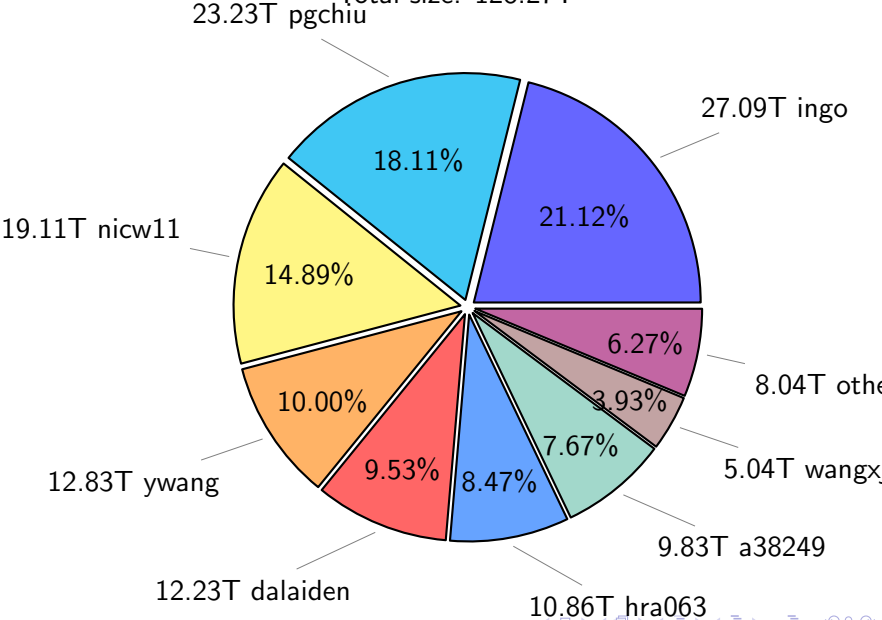

NS9039K total disk usage

Total size: 1242.58T

NS9039K file types usage

Total size: 1242.58T

742.08T hist

372.23T misc

NS9039K history files usage

Total size: 742.08T

NS9039K restart files usage

Total size: 128.27T

NS9039K misc files usage

Total size: 372.23T

NS9039K total compressed

NS9039K uncompressed files usage

Total size: 357.75T
49.91T ach051

NS9039K NorCPM/cases/*

total size: 214.48T