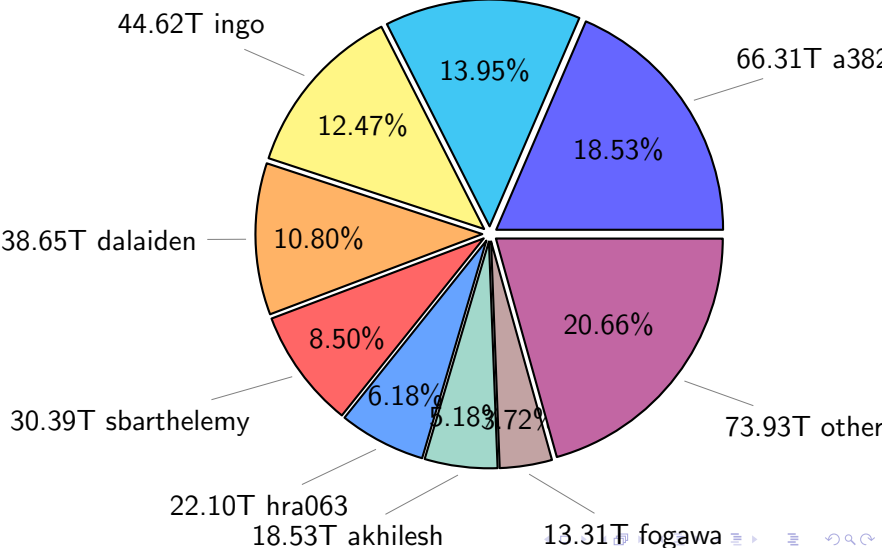

NS9039K total disk usage

Total size: 1242.58T

NS9039K file types usage

Total size: 1242.58T

742.08T hist

372.23T misc

NS9039K history files usage

Total size: 742.08T

NS9039K restart files usage

Total size: 128.27T

NS9039K misc files usage

Total size: 372.23T

NS9039K total compressed

NS9039K uncompressed files usage

Total size: 357.75T
49.91T ach051

NS9039K NorCPM/cases/*

total size: 214.48T