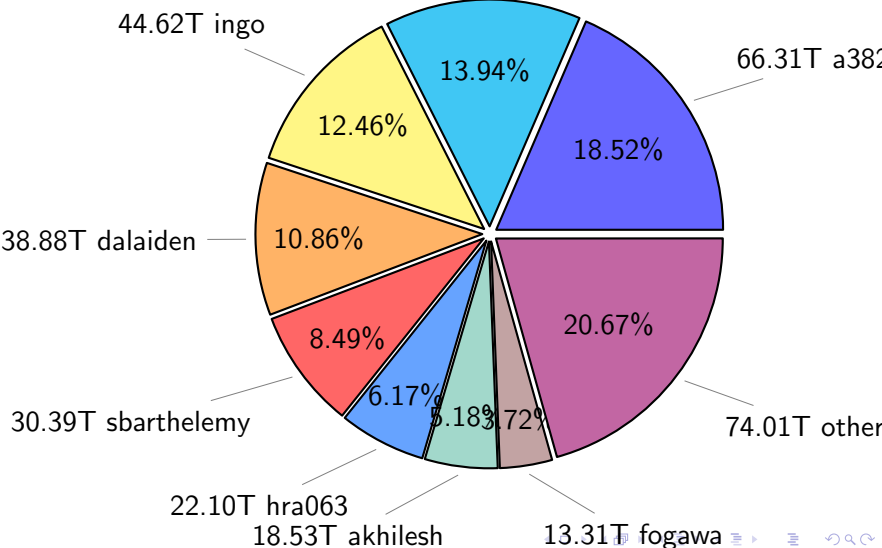

NS9039K total disk usage

Total size: 1240.05T

NS9039K file types usage

Total size: 1240.05T

740.86T hist

371.75T misc

NS9039K history files usage

Total size: 740.86T

NS9039K restart files usage

Total size: 127.43T

NS9039K misc files usage

Total size: 371.75T

NS9039K total compressed

NS9039K uncompressed files usage

Total size: 358.06T
49.91T ach051

NS9039K NorCPM/cases/*

total size: 214.48T