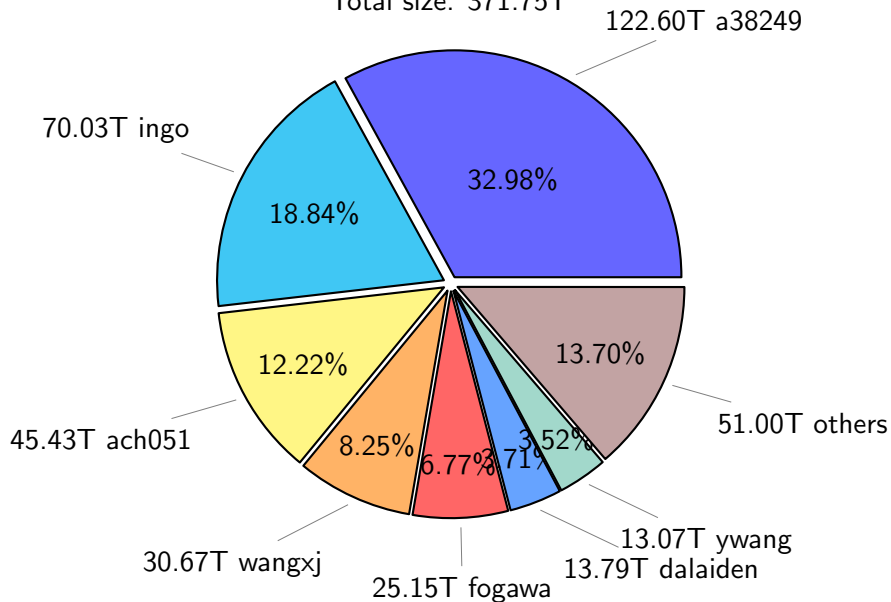

NS9039K total disk usage

Total size: 1240.05T

NS9039K file types usage

Total size: 1240.05T

740.86T hist

371.75T misc

NS9039K history files usage

Total size: 740.86T

NS9039K restart files usage

Total size: 127.43T

NS9039K misc files usage

Total size: 371.75T

NS9039K total compressed

NS9039K uncompressed files usage

Total size: 358.06T
49.91T ach051

NS9039K NorCPM/cases/*

total size: 214.48T