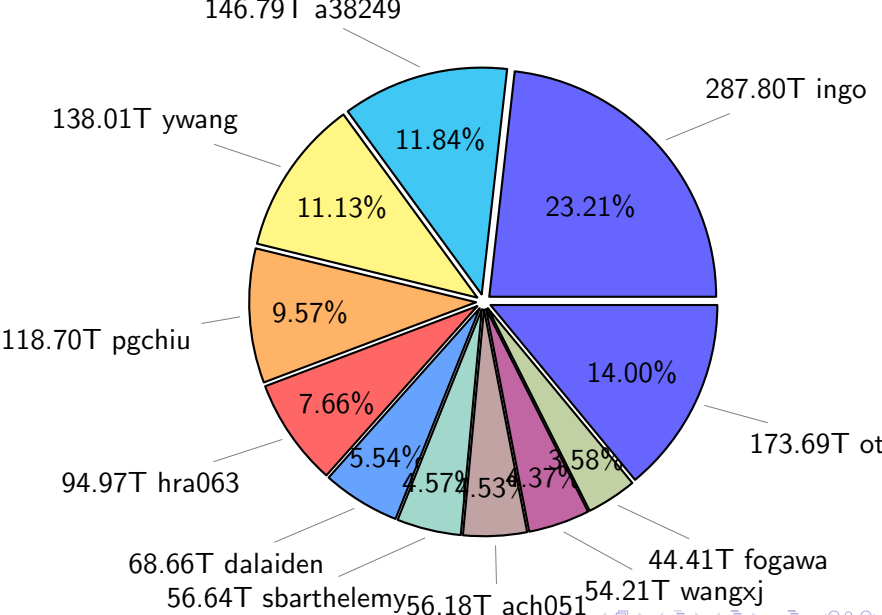

NS9039K (NIRD-LMD) disk usage

December 21, 2025

notes:

- ▶ Excluded directories: all hidden dir (start with .)
- ▶ Compressed file: file name end with "gz", "bz2", "tar", "zip" and NETCDF4 "nc"
- ▶ Restart files: path contains '/rest/'
- ▶ History files: path contains '/hist/'
- ▶ Items <3 % will be count as 'others'.
- ▶ Additional hard links are excluded.
- ▶ Weekly report: disk_ns9039k_YYYYMMDD.pdf
- ▶ Latest report: latest.pdf
- ▶ Ignored directories due to permission denied: filelist_classfy.err.txt
- ▶ Summary table: sizeTable.txt

NS9039K total disk usage

Total size: 1240.05T

NS9039K file types usage

Total size: 1240.05T

740.86T hist

371.75T misc

NS9039K history files usage

Total size: 740.86T

NS9039K restart files usage

Total size: 127.43T

NS9039K misc files usage

Total size: 371.75T

NS9039K total compressed

NS9039K uncompressed files usage

Total size: 358.06T
49.91T ach051

NS9039K NorCPM/cases/*

total size: 214.48T