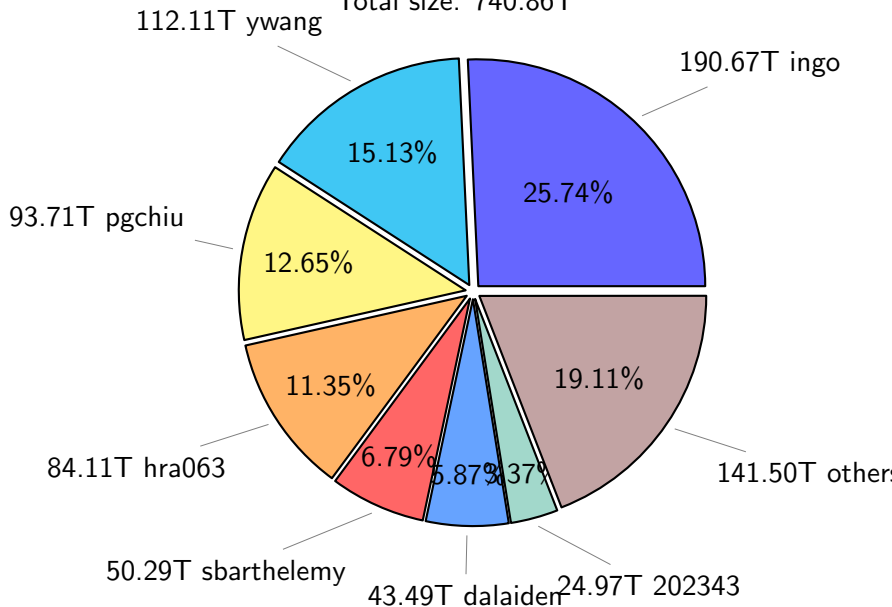

NS9039K total disk usage

Total size: 1240.05T

NS9039K file types usage

Total size: 1240.05T

740.86T hist

371.75T misc

NS9039K history files usage

Total size: 740.86T

NS9039K restart files usage

Total size: 127.43T

NS9039K misc files usage

Total size: 371.75T

NS9039K total compressed

NS9039K uncompressed files usage

Total size: 358.06T
49.91T ach051

NS9039K NorCPM/cases/*

total size: 123.52T

NS9039K shared/*

norcpm	123.63T	57.64%
NorESM1.3-HIRES	74.51T	34.74%
CMIP_data	10.54T	4.91%
C3S	3.36T	1.57%
PARCIM	1.80T	0.84%
ERA_Interim	0.38T	0.18%
PMIP_CMIP5	0.13T	0.06%
NOAA_20CR	0.12T	0.05%

total size: 214.48T