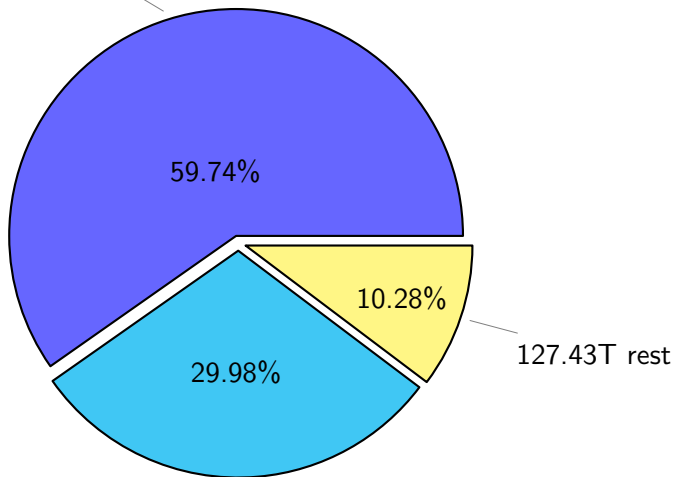

NS9039K total disk usage

Total size: 1240.05T

NS9039K file types usage

Total size: 1240.05T

740.86T hist

371.75T misc

NS9039K history files usage

Total size: 740.86T

NS9039K restart files usage

Total size: 127.43T

NS9039K misc files usage

Total size: 371.75T

NS9039K total compressed

NS9039K uncompressed files usage

Total size: 358.06T
49.91T ach051

NS9039K NorCPM/cases/*

total size: 214.48T