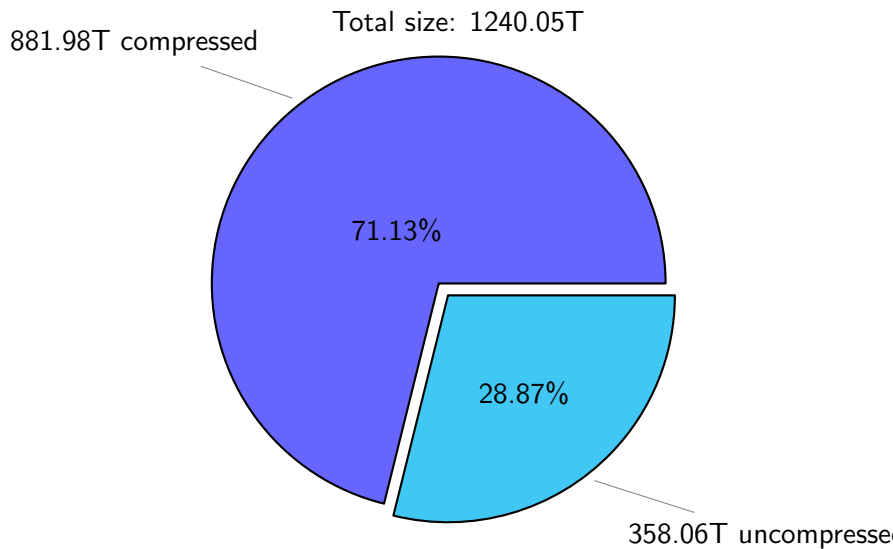

NS9039K total disk usage

Total size: 1240.05T

NS9039K file types usage

Total size: 1240.05T

740.86T hist

371.75T misc

NS9039K history files usage

Total size: 740.86T

NS9039K restart files usage

Total size: 127.43T

NS9039K misc files usage

Total size: 371.75T

NS9039K total compressed

NS9039K uncompressed files usage

Total size: 358.06T
49.91T ach051

NS9039K NorCPM/cases/*

total size: 123.52T

NS9039K shared/*

norcpm	123.63T	57.64%
NorESM1.3-HIRES	74.51T	34.74%
CMIP_data	10.54T	4.91%
C3S	3.36T	1.57%
PARCIM	1.80T	0.84%
ERA_Interim	0.38T	0.18%
PMIP_CMIP5	0.13T	0.06%
NOAA_20CR	0.12T	0.05%

total size: 214.48T