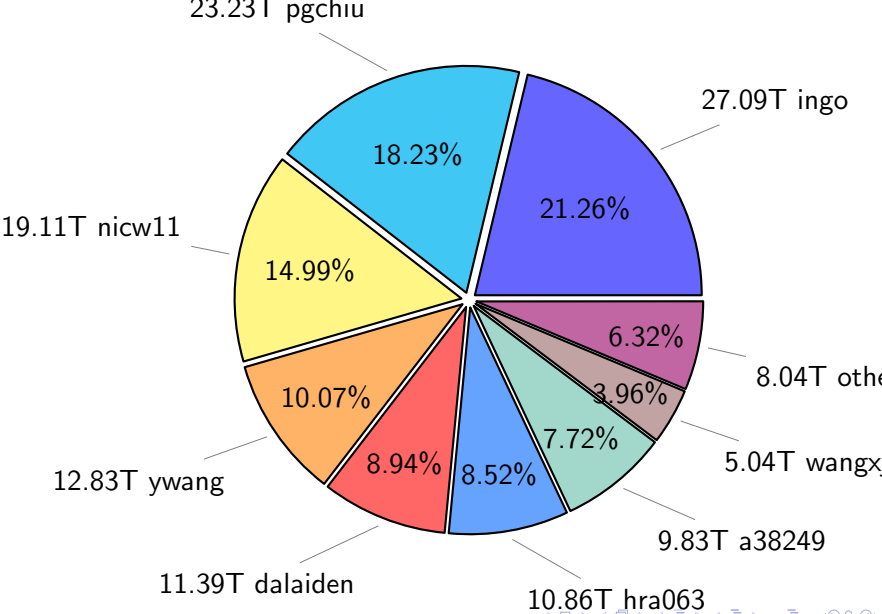

NS9039K total disk usage

Total size: 1240.05T

NS9039K file types usage

Total size: 1240.05T

740.86T hist

371.75T misc

NS9039K history files usage

Total size: 740.86T

NS9039K restart files usage

Total size: 127.43T

NS9039K misc files usage

Total size: 371.75T

NS9039K total compressed

NS9039K uncompressed files usage

Total size: 358.06T
49.91T ach051

NS9039K NorCPM/cases/*

total size: 214.48T