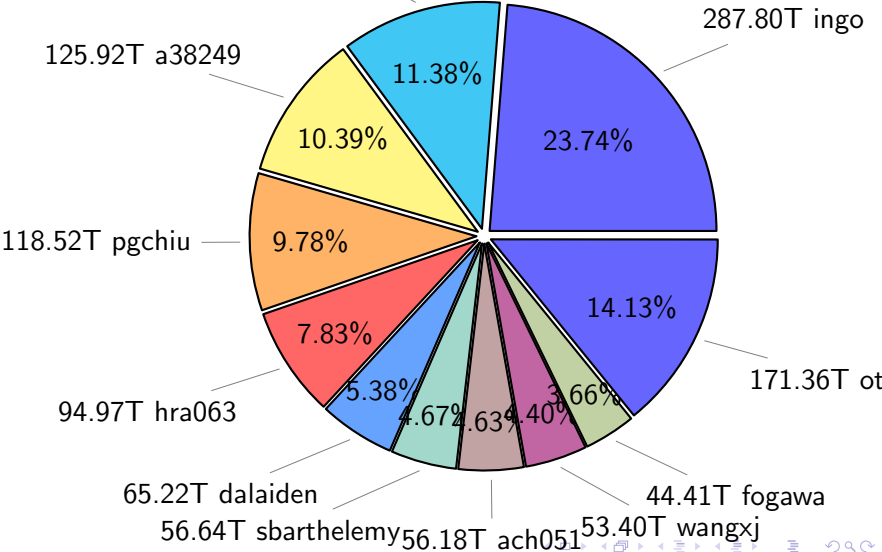

# NS9039K (NIRD-LMD) disk usage

December 7, 2025

notes:

- ▶ Excluded directories: all hidden dir (start with .)
- ▶ Compressed file: file name end with "gz", "bz2", "tar", "zip" and NETCDF4 "nc"
- ▶ Restart files: path contains '/rest/'
- ▶ History files: path contains '/hist/'
- ▶ Items <3 % will be count as 'others'.
- ▶ Additional hard links are excluded.
- ▶ Weekly report: disk\_ns9039k\_YYYYMMDD.pdf
- ▶ Latest report: latest.pdf
- ▶ Ignored directories due to permission denied: filelist\_classfy.err.txt
- ▶ Summary table: sizeTable.txt

# NS9039K total disk usage

Total size: 1212.37T  
137.94T ywang

# NS9039K file types usage

Total size: 1212.37T

732.32T hist

# NS9039K history files usage

Total size: 732.32T