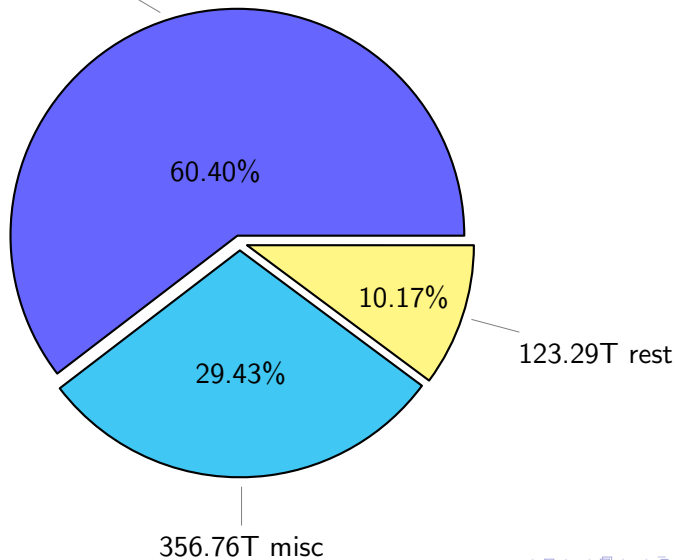

# NS9039K total disk usage

Total size: 1212.37T  
137.94T ywang

# NS9039K file types usage

Total size: 1212.37T

732.32T hist

# NS9039K history files usage

Total size: 732.32T

# NS9039K uncompressed files usage

Total size: 335.91T  
49.57T a38249