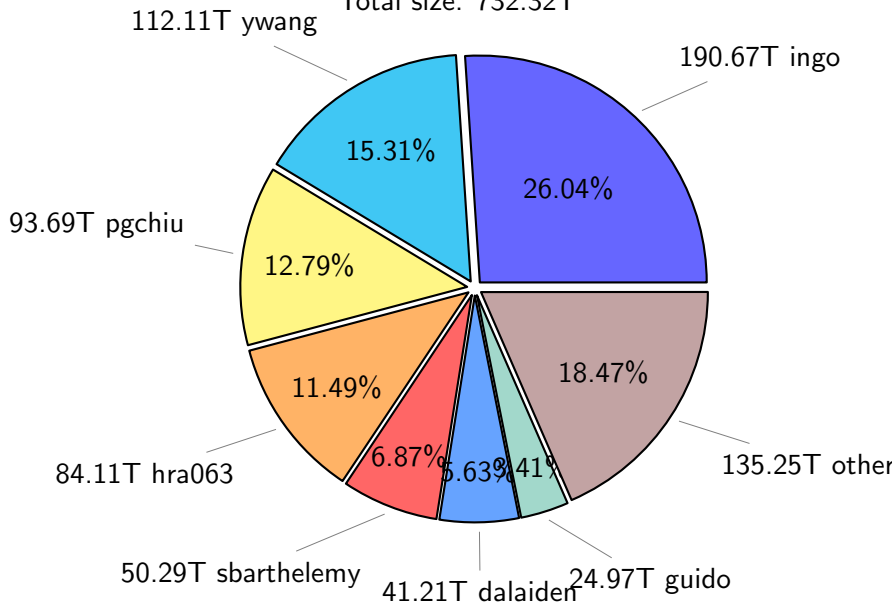

# NS9039K total disk usage

Total size: 1212.37T  
137.94T ywang

# NS9039K file types usage

Total size: 1212.37T

732.32T hist

# NS9039K history files usage

Total size: 732.32T

total size: 122.76T