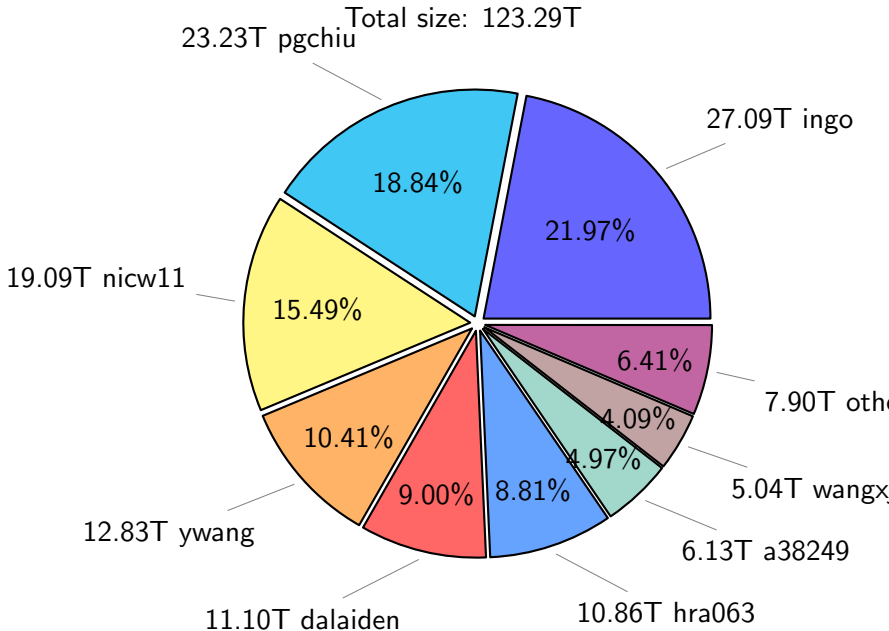

NS9039K restart files usage

Total size: 123.29T