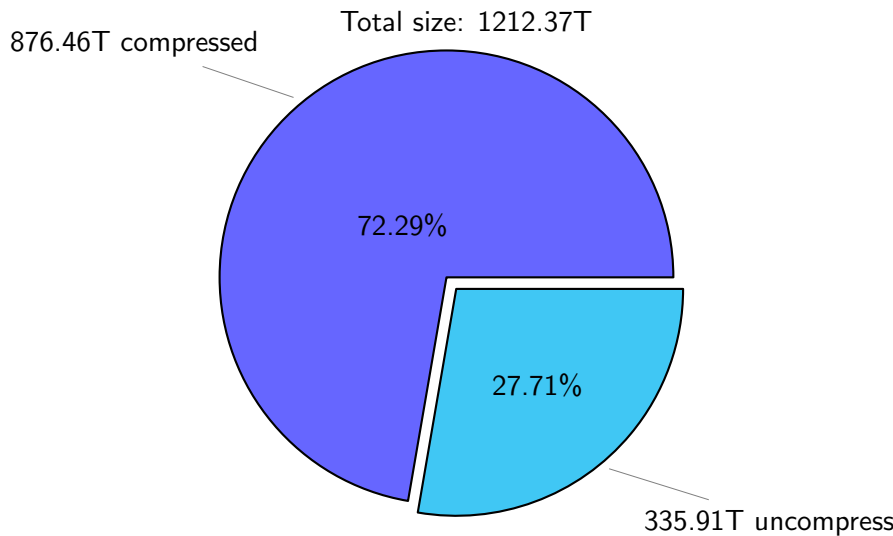

# NS9039K misc files usage

Total size: 356.76T

111.52T a38249

70.03T ingo

19.63%

31.26%

12.73%

13.67%

45.43T ach051

8.37%

7.05%

3.62%

48.83T others

29.86T wangxj

25.15T fogawa

12.91T dalaiden  
13.01T ywang

# NS9039K uncompressed files usage

Total size: 335.91T  
49.57T a38249

total size: 122.76T