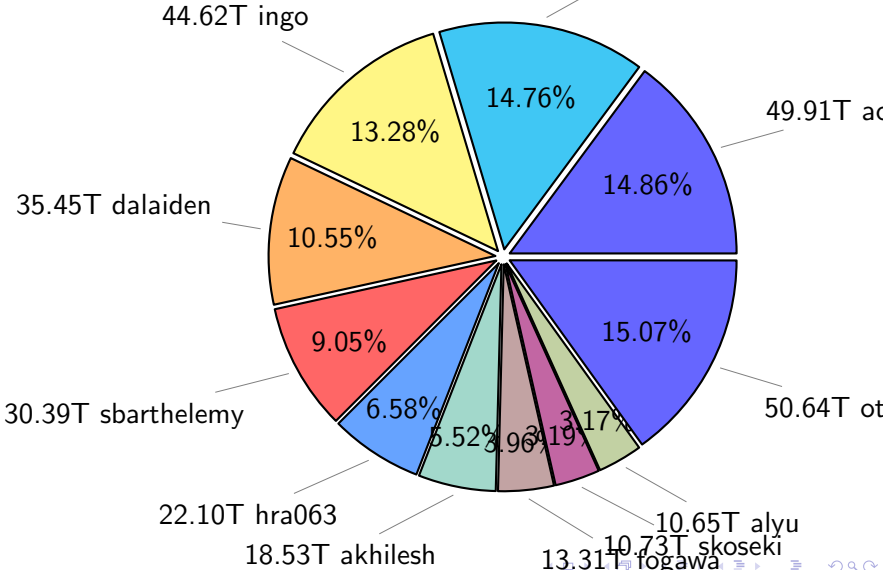

# NS9039K misc files usage

Total size: 356.76T

111.52T a38249

70.03T ingo

19.63%

31.26%

12.73%

13.67%

45.43T ach051

8.37%

7.05%

3.62%

48.83T others

29.86T wangxj

25.15T fogawa

12.91T dalaiden  
13.01T ywang

# NS9039K uncompressed files usage

Total size: 335.91T  
49.57T a38249