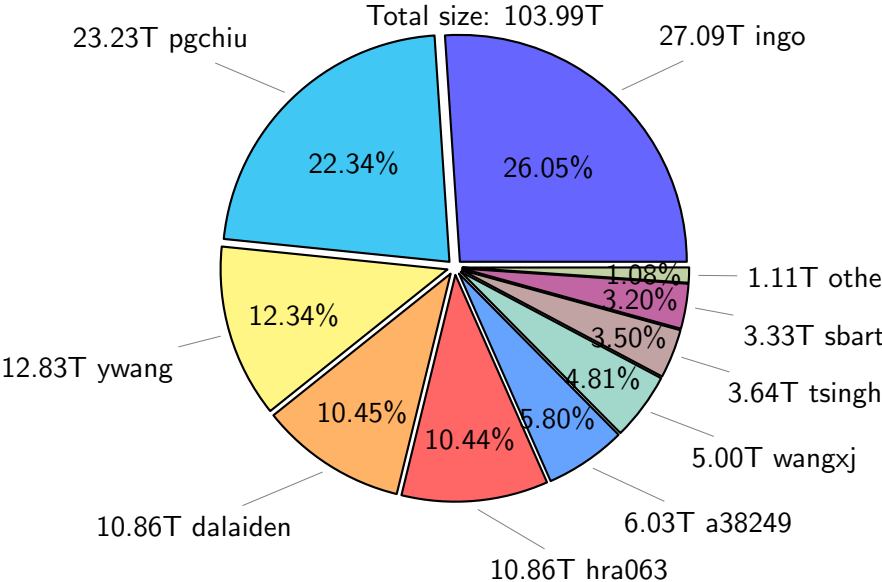

NS9039K total disk usage

Total size: 1142.72T

NS9039K file types usage

Total size: 1142.72T

729.34T hist

NS9039K history files usage

Total size: 729.34T

NS9039K restart files usage

NS9039K misc files usage

Total size: 309.38T

NS9039K total compressed

NS9039K uncompressed files usage

Total size: 307.49T
44.61T ingo

NS9039K NorCPM/cases/*

No data

NS9039K shared/*