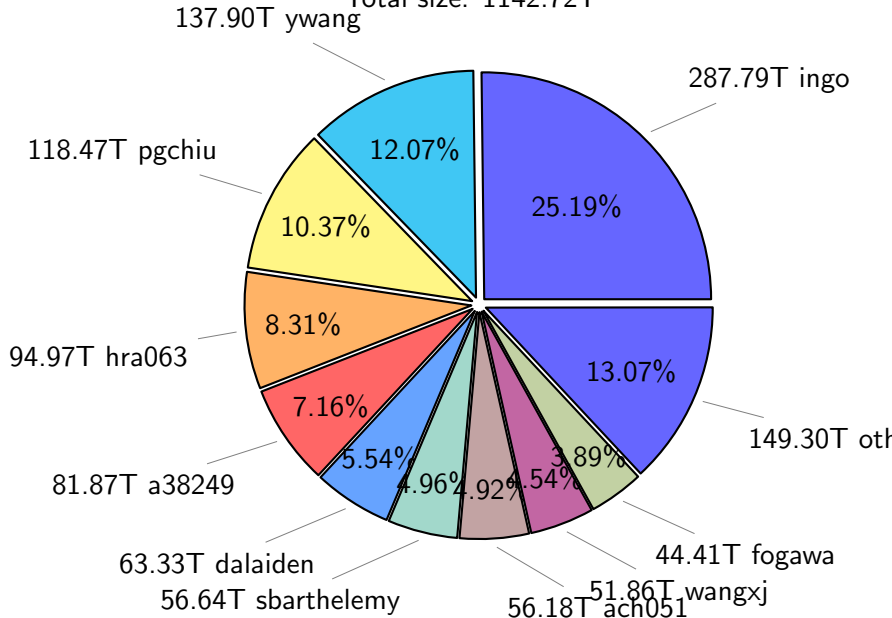

NS9039K (NIRD-LMD) disk usage

November 23, 2025

notes:

- ▶ Excluded directories: all hidden dir (start with .)
- ▶ Compressed file: file name end with "gz", "bz2", "tar", "zip" and NETCDF4 "nc"
- ▶ Restart files: path contains '/rest/'
- ▶ History files: path contains '/hist/'
- ▶ Items <3 % will be count as 'others'.
- ▶ Additional hard links are excluded.
- ▶ Weekly report: disk_ns9039k_YYYYMMDD.pdf
- ▶ Latest report: latest.pdf
- ▶ Ignored directories due to permission denied: filelist_classfy.err.txt
- ▶ Summary table: sizeTable.txt

NS9039K total disk usage

Total size: 1142.72T

NS9039K file types usage

Total size: 1142.72T

729.34T hist

NS9039K history files usage

Total size: 729.34T

NS9039K restart files usage

NS9039K misc files usage

Total size: 309.38T

NS9039K total compressed

NS9039K uncompressed files usage

Total size: 307.49T
44.61T ingo

NS9039K NorCPM/cases/*

No data

NS9039K shared/*