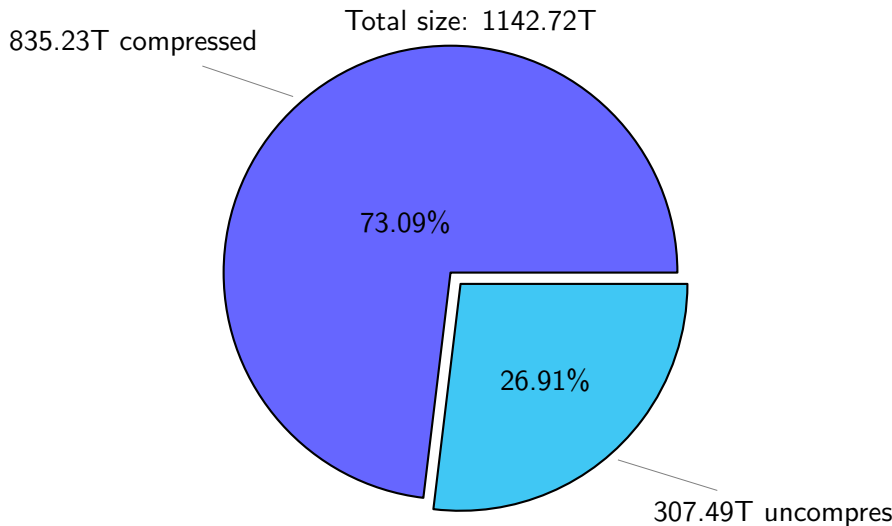

NS9039K total disk usage

Total size: 1142.72T

NS9039K file types usage

Total size: 1142.72T

729.34T hist

NS9039K history files usage

Total size: 729.34T

NS9039K restart files usage

NS9039K misc files usage

Total size: 309.38T

NS9039K total compressed

NS9039K uncompressed files usage

Total size: 307.49T
44.61T ingo

NS9039K NorCPM/cases/*

No data

NS9039K shared/*