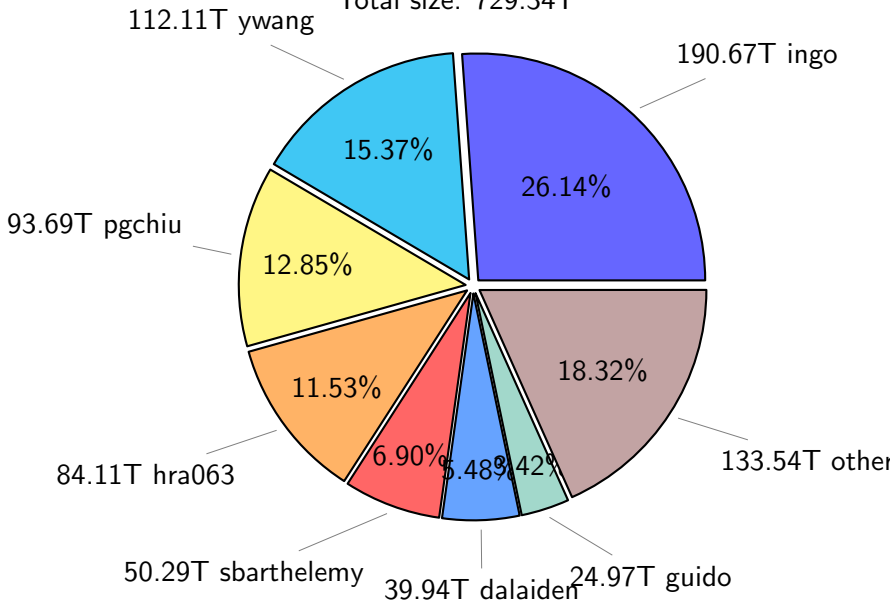

NS9039K total disk usage

Total size: 1142.72T

NS9039K file types usage

Total size: 1142.72T

729.34T hist

NS9039K history files usage

Total size: 729.34T

NS9039K restart files usage

NS9039K misc files usage

Total size: 309.38T

NS9039K total compressed

NS9039K uncompressed files usage

Total size: 307.49T
44.61T ingo

NS9039K NorCPM/cases/*

No data

NS9039K shared/*