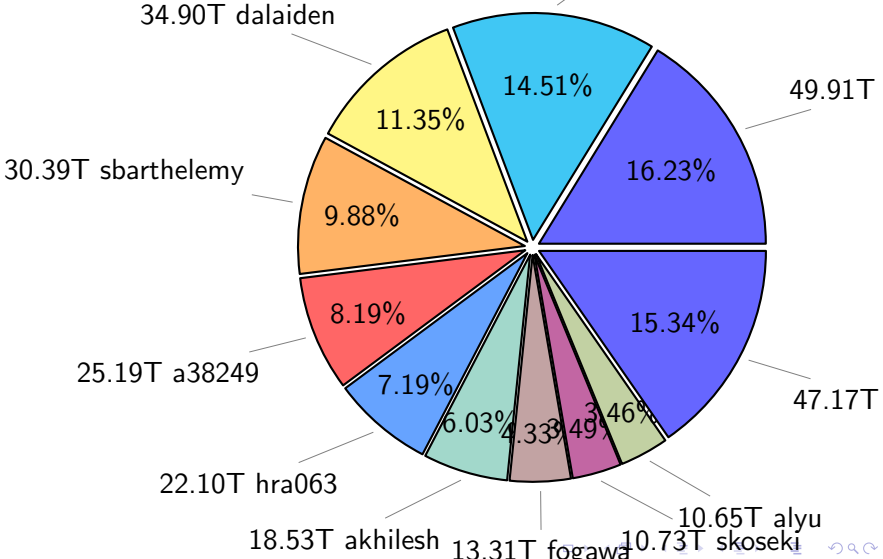

NS9039K total disk usage

Total size: 1142.72T

NS9039K file types usage

Total size: 1142.72T

729.34T hist

NS9039K history files usage

Total size: 729.34T

NS9039K restart files usage

NS9039K misc files usage

Total size: 309.38T

NS9039K total compressed

NS9039K uncompressed files usage

Total size: 307.49T
44.61T ingo

NS9039K NorCPM/cases/*

No data

NS9039K shared/*