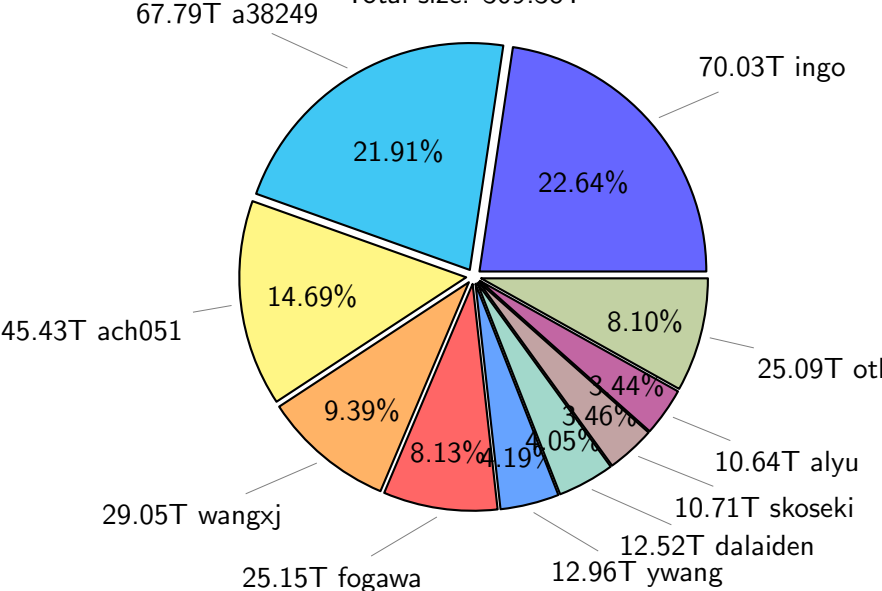

NS9039K total disk usage

Total size: 1142.72T

NS9039K file types usage

Total size: 1142.72T

729.34T hist

NS9039K history files usage

Total size: 729.34T

NS9039K restart files usage

NS9039K misc files usage

Total size: 309.38T

NS9039K total compressed

NS9039K uncompressed files usage

Total size: 307.49T
44.61T ingo

NS9039K NorCPM/cases/*

No data

NS9039K shared/*