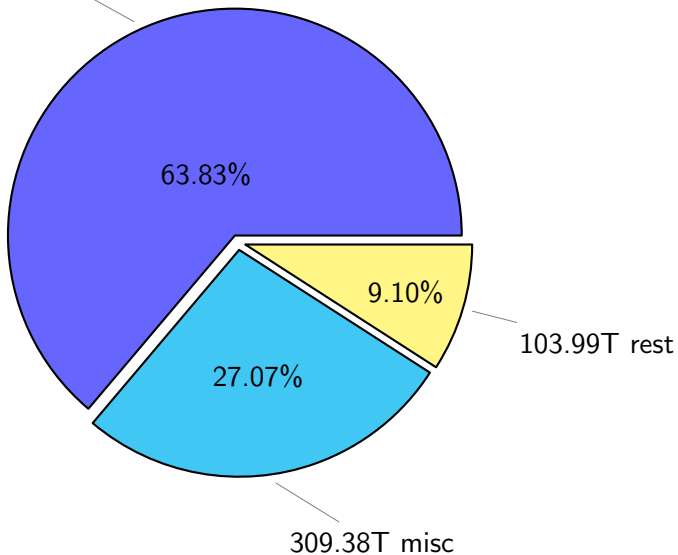

NS9039K total disk usage

Total size: 1142.72T

NS9039K file types usage

Total size: 1142.72T

729.34T hist

NS9039K history files usage

Total size: 729.34T

NS9039K restart files usage

NS9039K misc files usage

Total size: 309.38T

NS9039K total compressed

NS9039K uncompressed files usage

Total size: 307.49T
44.61T ingo

NS9039K NorCPM/cases/*

No data

NS9039K shared/*