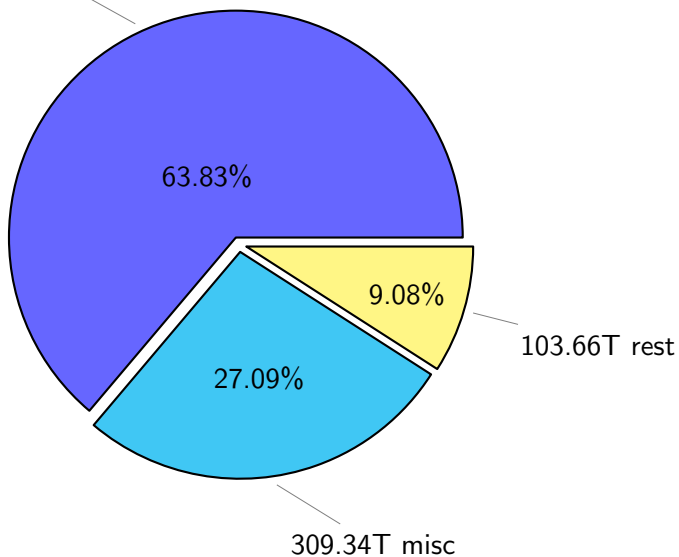

NS9039K total disk usage

Total size: 1141.77T

NS9039K file types usage

Total size: 1141.77T

728.77T hist

NS9039K history files usage

Total size: 728.77T

NS9039K restart files usage

NS9039K misc files usage

Total size: 309.34T

NS9039K total compressed

NS9039K uncompressed files usage

Total size: 306.78T
44.61T ingo

NS9039K NorCPM/cases/*

No data

NS9039K shared/*