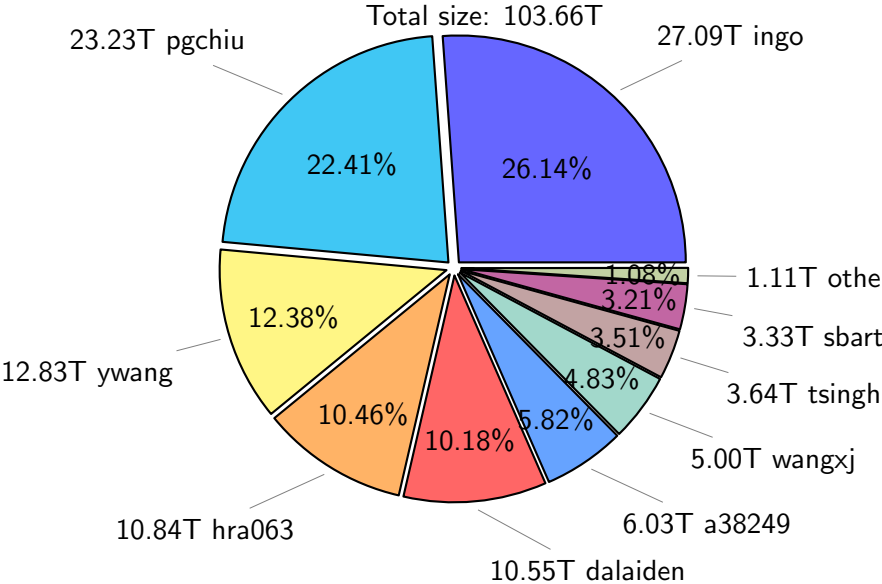

NS9039K total disk usage

Total size: 1141.77T

NS9039K file types usage

Total size: 1141.77T

728.77T hist

NS9039K history files usage

Total size: 728.77T

NS9039K restart files usage

NS9039K misc files usage

Total size: 309.34T

NS9039K total compressed

NS9039K uncompressed files usage

Total size: 306.78T
44.61T ingo

NS9039K NorCPM/cases/*

No data

NS9039K shared/*