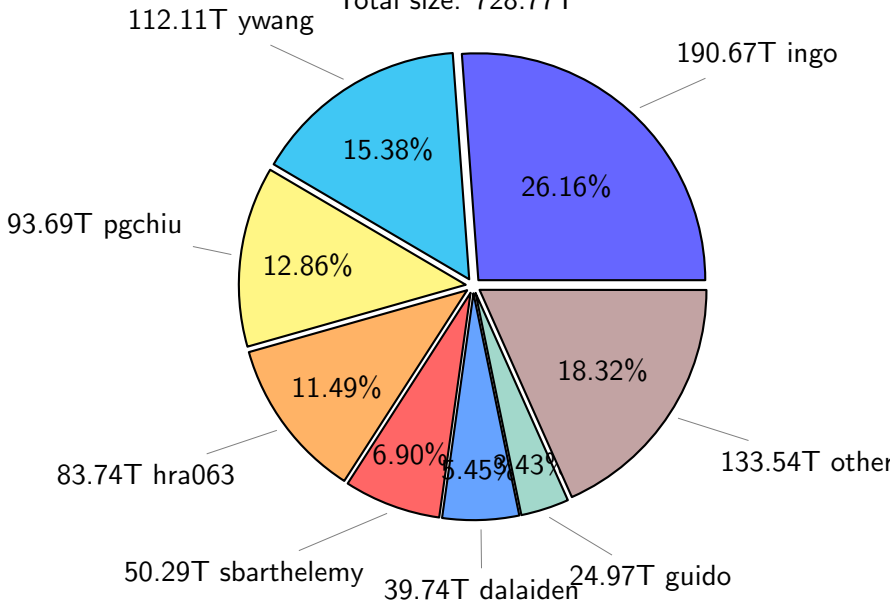

NS9039K total disk usage

Total size: 1141.77T

NS9039K file types usage

Total size: 1141.77T

728.77T hist

NS9039K history files usage

Total size: 728.77T

NS9039K restart files usage

NS9039K misc files usage

Total size: 309.34T

NS9039K total compressed

NS9039K uncompressed files usage

Total size: 306.78T
44.61T ingo

NS9039K NorCPM/cases/*

No data

NS9039K shared/*