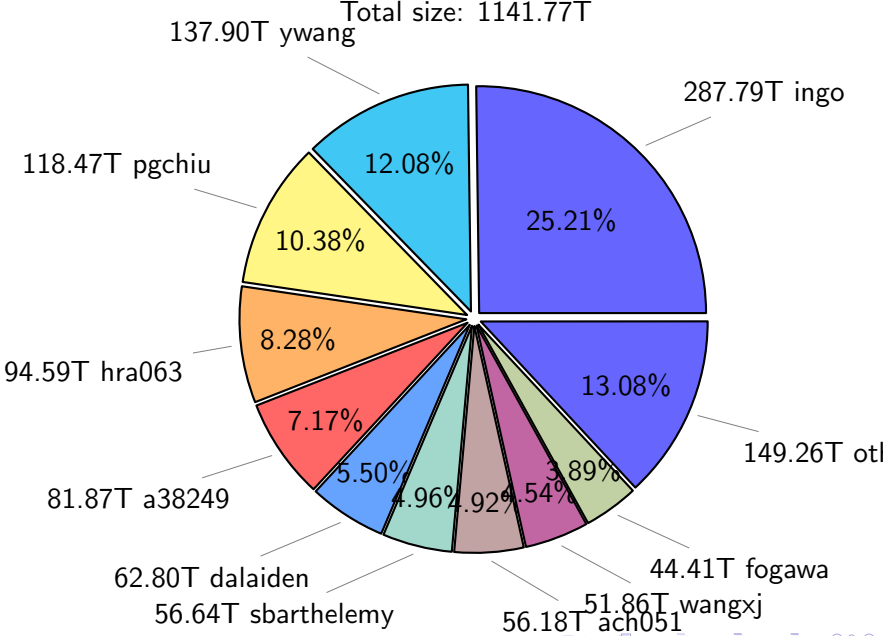

NS9039K (NIRD-LMD) disk usage

November 16, 2025

notes:

- ▶ Excluded directories: all hidden dir (start with .)
- ▶ Compressed file: file name end with "gz", "bz2", "tar", "zip" and NETCDF4 "nc"
- ▶ Restart files: path contains '/rest/'
- ▶ History files: path contains '/hist/'
- ▶ Items <3 % will be count as 'others'.
- ▶ Additional hard links are excluded.
- ▶ Weekly report: disk_ns9039k_YYYYMMDD.pdf
- ▶ Latest report: latest.pdf
- ▶ Ignored directories due to permission denied: filelist_classfy.err.txt
- ▶ Summary table: sizeTable.txt

NS9039K total disk usage

Total size: 1141.77T

NS9039K file types usage

Total size: 1141.77T

728.77T hist

NS9039K history files usage

Total size: 728.77T

NS9039K restart files usage

NS9039K misc files usage

Total size: 309.34T

NS9039K total compressed

NS9039K uncompressed files usage

Total size: 306.78T
44.61T ingo

NS9039K NorCPM/cases/*

No data

NS9039K shared/*