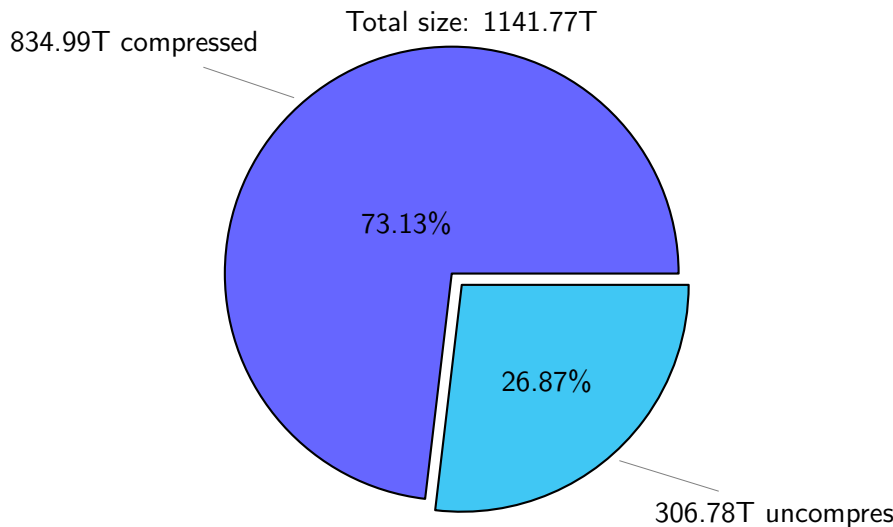

NS9039K total disk usage

Total size: 1141.77T

NS9039K file types usage

Total size: 1141.77T

728.77T hist

NS9039K history files usage

Total size: 728.77T

NS9039K restart files usage

NS9039K misc files usage

Total size: 309.34T

NS9039K total compressed

NS9039K uncompressed files usage

Total size: 306.78T
44.61T ingo

NS9039K NorCPM/cases/*

No data

NS9039K shared/*