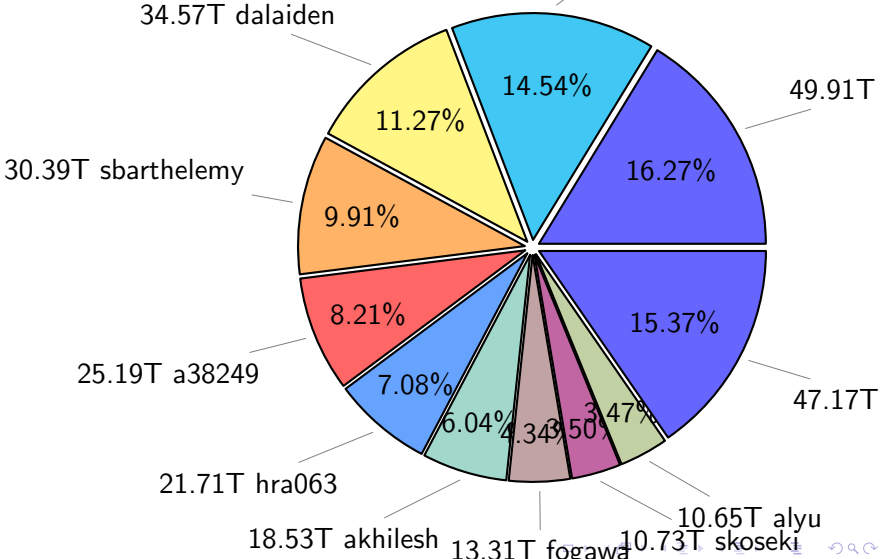

NS9039K total disk usage

Total size: 1141.77T

NS9039K file types usage

Total size: 1141.77T

728.77T hist

NS9039K history files usage

Total size: 728.77T

NS9039K restart files usage

NS9039K misc files usage

Total size: 309.34T

NS9039K total compressed

NS9039K uncompressed files usage

Total size: 306.78T
44.61T ingo

NS9039K NorCPM/cases/*

No data

NS9039K shared/*