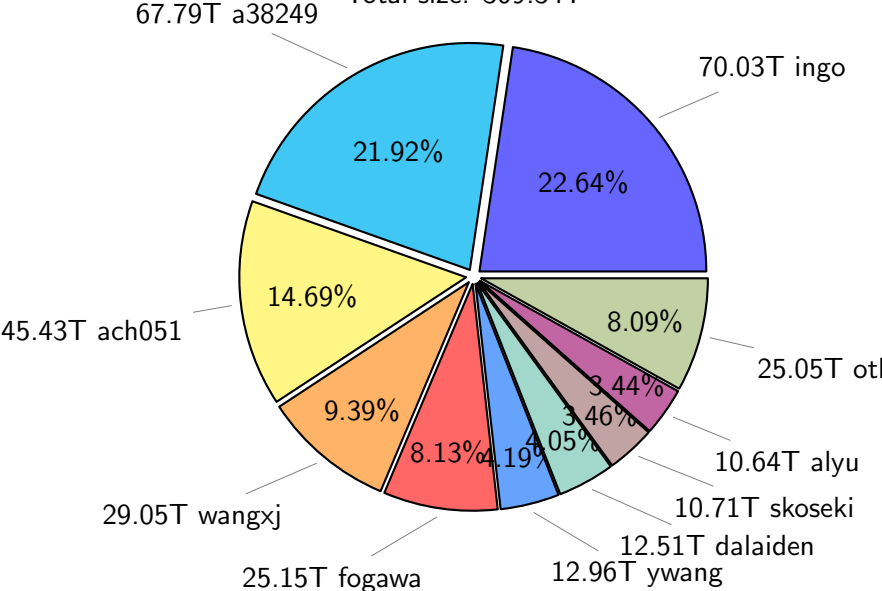

NS9039K total disk usage

Total size: 1141.77T

NS9039K file types usage

Total size: 1141.77T

728.77T hist

NS9039K history files usage

Total size: 728.77T

NS9039K restart files usage

NS9039K misc files usage

Total size: 309.34T

NS9039K total compressed

NS9039K uncompressed files usage

Total size: 306.78T
44.61T ingo

NS9039K NorCPM/cases/*

No data

NS9039K shared/*