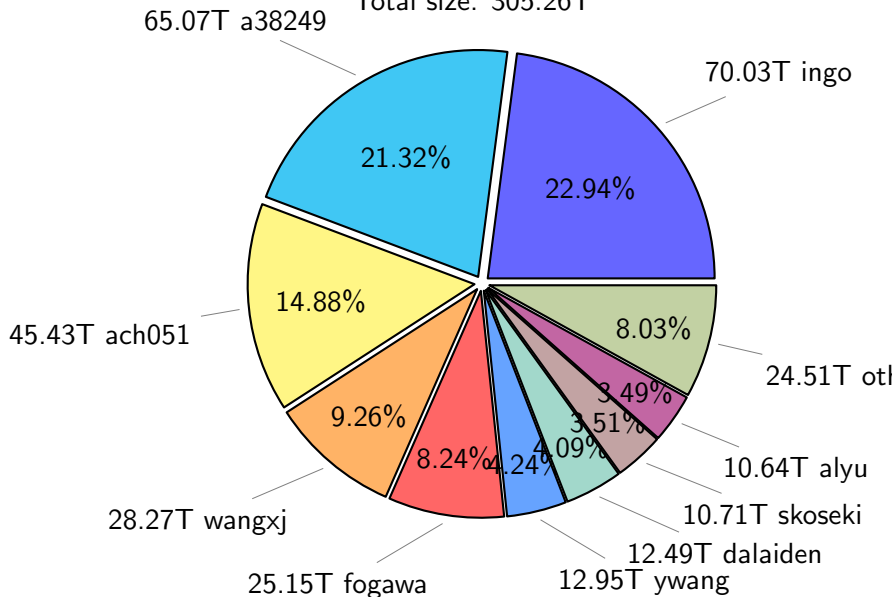

NS9039K total disk usage

Total size: 1133.79T

NS9039K file types usage

Total size: 1133.79T

725.82T hist

NS9039K history files usage

Total size: 725.82T

NS9039K restart files usage

Total size: 102.71T

NS9039K misc files usage

Total size: 305.26T

NS9039K total compressed

NS9039K uncompressed files usage

Total size: 301.92T
44.61T ingo

NS9039K NorCPM/cases/*

No data

NS9039K shared/*

No data