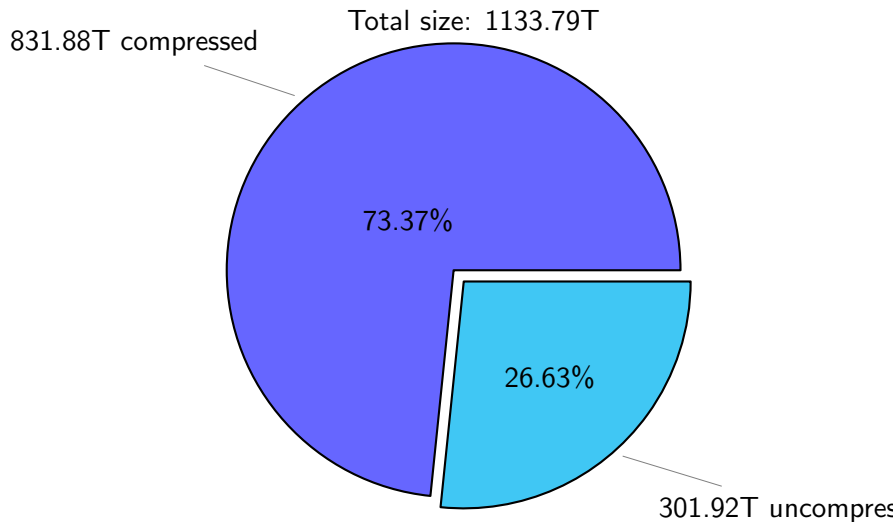

NS9039K total disk usage

Total size: 1133.79T

NS9039K file types usage

Total size: 1133.79T

725.82T hist

NS9039K history files usage

Total size: 725.82T

NS9039K restart files usage

Total size: 102.71T

NS9039K misc files usage

Total size: 305.26T

NS9039K total compressed

NS9039K uncompressed files usage

Total size: 301.92T
44.61T ingo

NS9039K NorCPM/cases/*

No data

NS9039K shared/*

No data