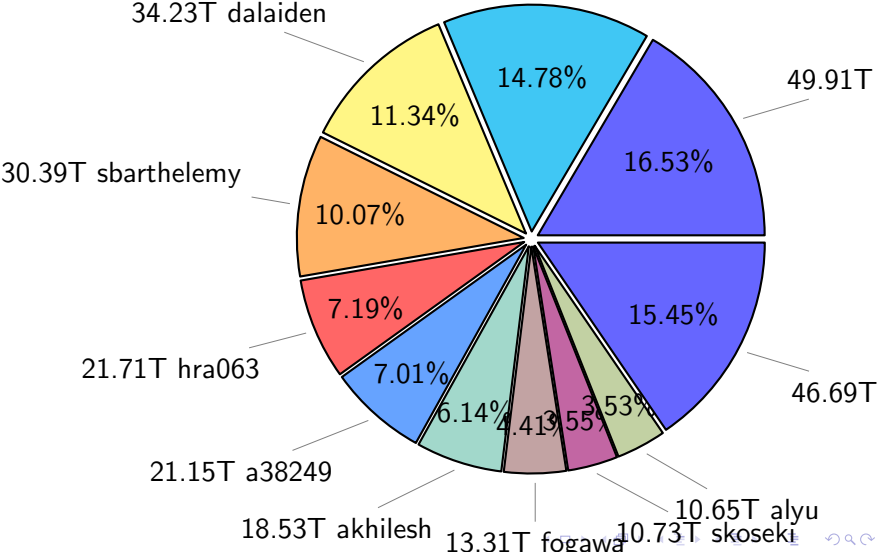

NS9039K total disk usage

Total size: 1133.79T

NS9039K file types usage

Total size: 1133.79T

725.82T hist

NS9039K history files usage

Total size: 725.82T

NS9039K restart files usage

Total size: 102.71T

NS9039K misc files usage

Total size: 305.26T

NS9039K total compressed

NS9039K uncompressed files usage

Total size: 301.92T
44.61T ingo

NS9039K NorCPM/cases/*

No data

NS9039K shared/*

No data