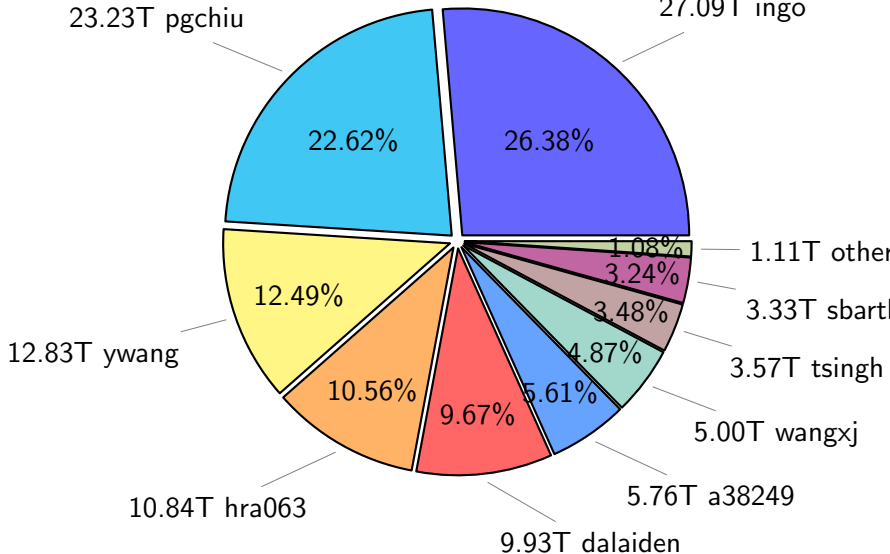

NS9039K total disk usage

Total size: 1133.79T

NS9039K file types usage

Total size: 1133.79T

725.82T hist

NS9039K history files usage

Total size: 725.82T

NS9039K restart files usage

Total size: 102.71T

NS9039K misc files usage

Total size: 305.26T

NS9039K total compressed

NS9039K uncompressed files usage

Total size: 301.92T
44.61T ingo

NS9039K NorCPM/cases/*

No data

NS9039K shared/*

No data