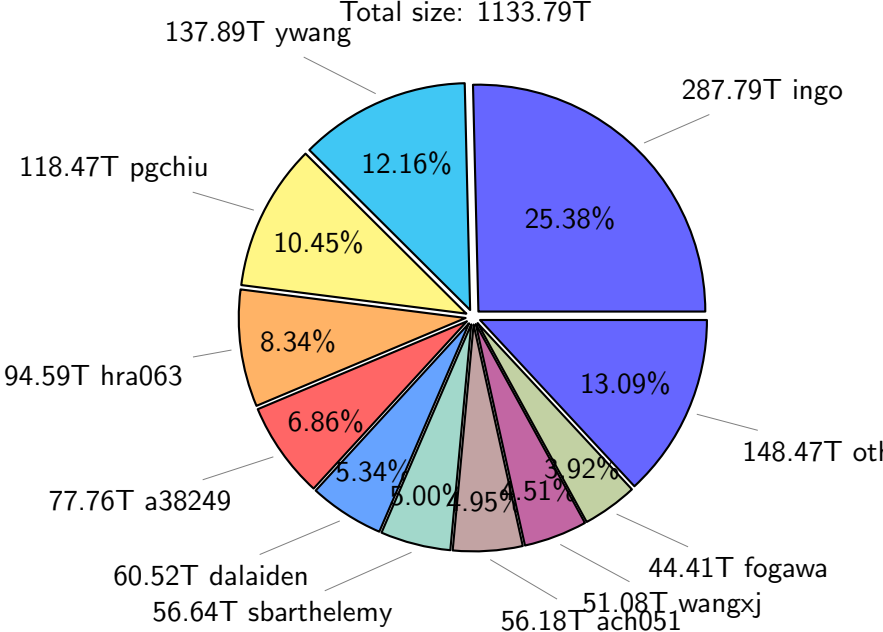

NS9039K (NIRD-LMD) disk usage

November 9, 2025

notes:

- ▶ Excluded directories: all hidden dir (start with .)
- ▶ Compressed file: file name end with "gz", "bz2", "tar", "zip" and NETCDF4 "nc"
- ▶ Restart files: path contains '/rest/'
- ▶ History files: path contains '/hist/'
- ▶ Items <3 % will be count as 'others'.
- ▶ Additional hard links are excluded.
- ▶ Weekly report: disk_ns9039k_YYYYMMDD.pdf
- ▶ Latest report: latest.pdf
- ▶ Ignored directories due to permission denied: filelist_classfy.err.txt
- ▶ Summary table: sizeTable.txt

NS9039K total disk usage

Total size: 1133.79T

NS9039K file types usage

Total size: 1133.79T

725.82T hist

NS9039K history files usage

Total size: 725.82T

NS9039K restart files usage

Total size: 102.71T

NS9039K misc files usage

Total size: 305.26T

NS9039K total compressed

NS9039K uncompressed files usage

Total size: 301.92T
44.61T ingo

NS9039K NorCPM/cases/*

No data