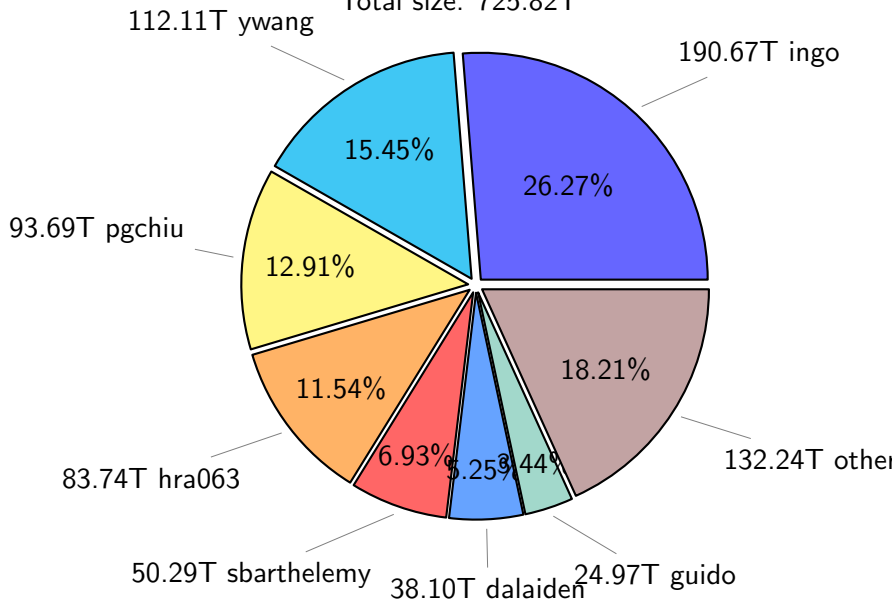

NS9039K total disk usage

Total size: 1133.79T

NS9039K file types usage

Total size: 1133.79T

725.82T hist

NS9039K history files usage

Total size: 725.82T

NS9039K restart files usage

Total size: 102.71T

NS9039K misc files usage

Total size: 305.26T

NS9039K total compressed

NS9039K uncompressed files usage

Total size: 301.92T
44.61T ingo

NS9039K NorCPM/cases/*

No data

NS9039K shared/*

No data