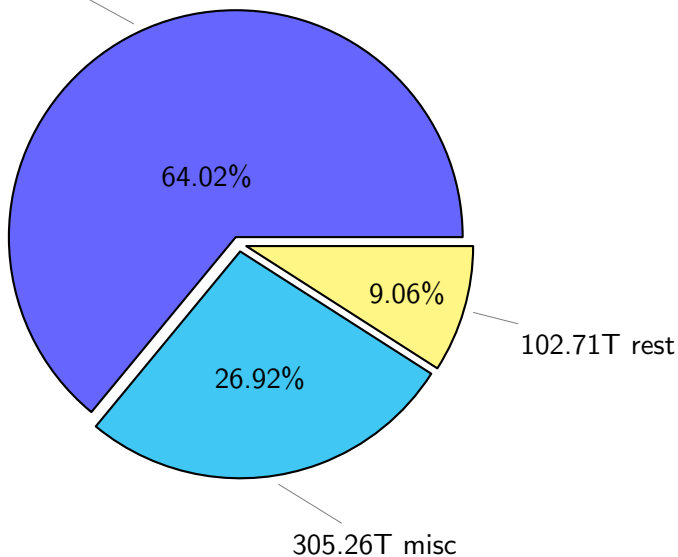

NS9039K total disk usage

Total size: 1133.79T

NS9039K file types usage

Total size: 1133.79T

725.82T hist

NS9039K history files usage

Total size: 725.82T

NS9039K restart files usage

Total size: 102.71T

NS9039K misc files usage

Total size: 305.26T

NS9039K total compressed

NS9039K uncompressed files usage

Total size: 301.92T
44.61T ingo

NS9039K NorCPM/cases/*

No data