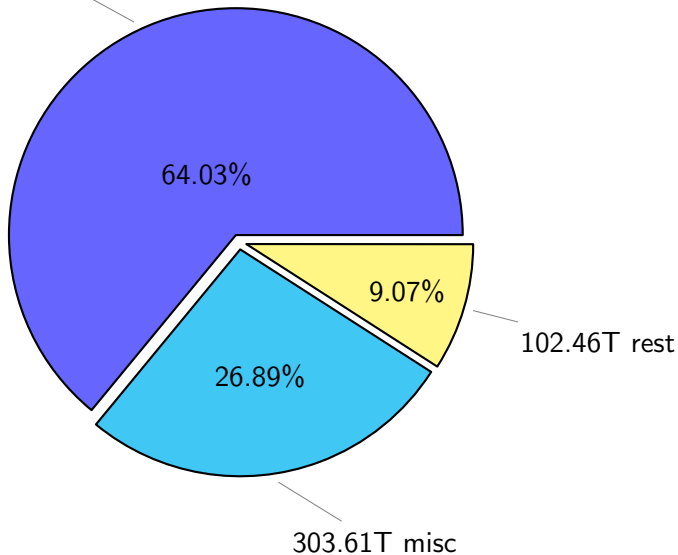

NS9039K total disk usage

Total size: 1129.03T

NS9039K file types usage

Total size: 1129.03T

722.97T hist

NS9039K history files usage

Total size: 722.97T

NS9039K restart files usage

Total size: 102.46T

NS9039K misc files usage

Total size: 303.61T

NS9039K total compressed

NS9039K uncompressed files usage

Total size: 297.16T
44.61T ingo

NS9039K NorCPM/cases/*

No data