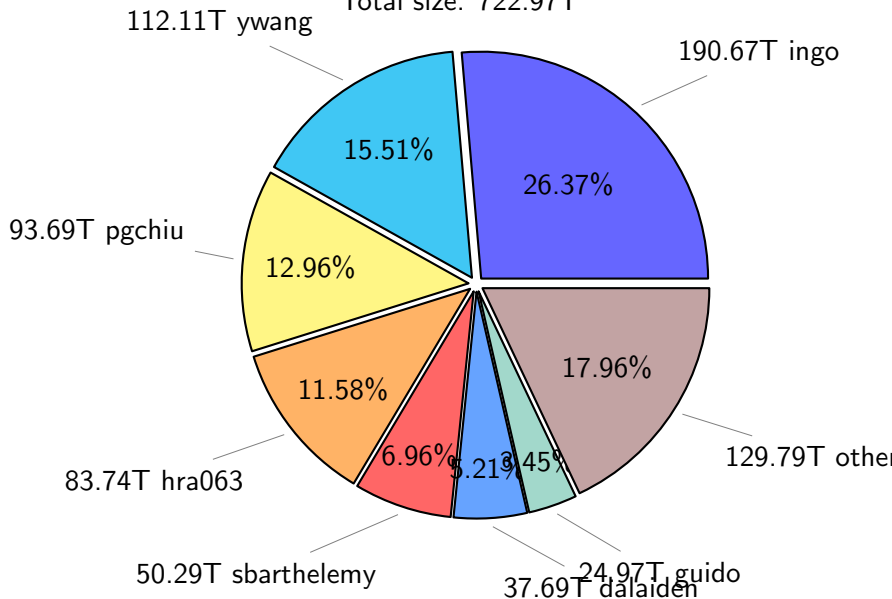

NS9039K total disk usage

Total size: 1129.03T

NS9039K file types usage

Total size: 1129.03T

722.97T hist

NS9039K history files usage

Total size: 722.97T

NS9039K restart files usage

Total size: 102.46T

NS9039K misc files usage

Total size: 303.61T

NS9039K total compressed

NS9039K uncompressed files usage

Total size: 297.16T
44.61T ingo

NS9039K NorCPM/cases/*

No data

NS9039K shared/*

No data