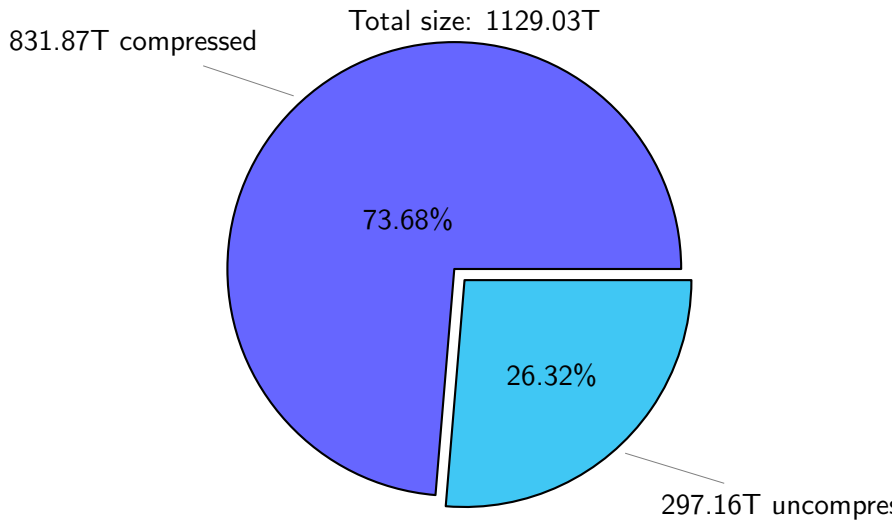

NS9039K total disk usage

Total size: 1129.03T

NS9039K file types usage

Total size: 1129.03T

722.97T hist

NS9039K history files usage

Total size: 722.97T

NS9039K restart files usage

Total size: 102.46T

NS9039K misc files usage

Total size: 303.61T

NS9039K total compressed

NS9039K uncompressed files usage

Total size: 297.16T
44.61T ingo

NS9039K NorCPM/cases/*

No data

NS9039K shared/*

No data