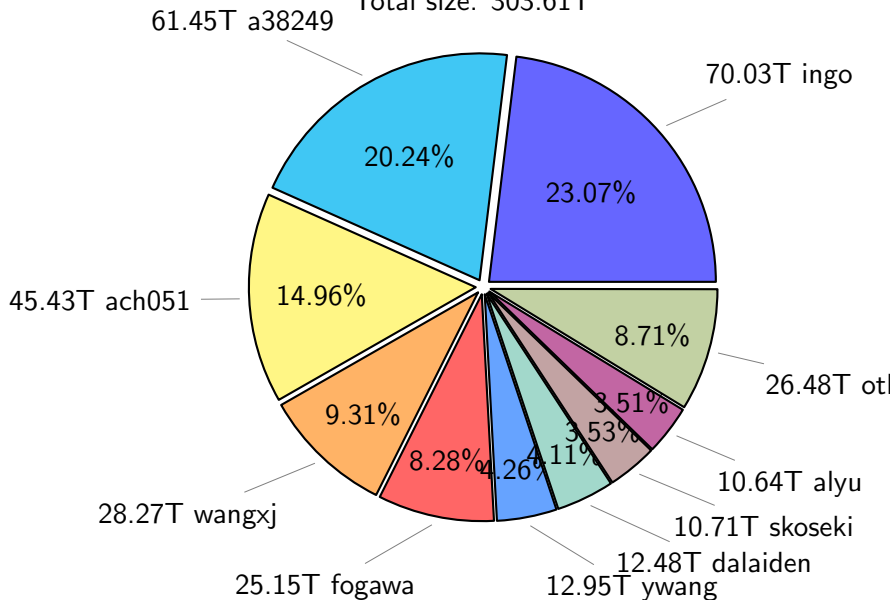

NS9039K total disk usage

Total size: 1129.03T

NS9039K file types usage

Total size: 1129.03T

722.97T hist

NS9039K history files usage

Total size: 722.97T

NS9039K restart files usage

Total size: 102.46T

NS9039K misc files usage

Total size: 303.61T

NS9039K total compressed

NS9039K uncompressed files usage

Total size: 297.16T
44.61T ingo

NS9039K NorCPM/cases/*

No data

NS9039K shared/*

No data