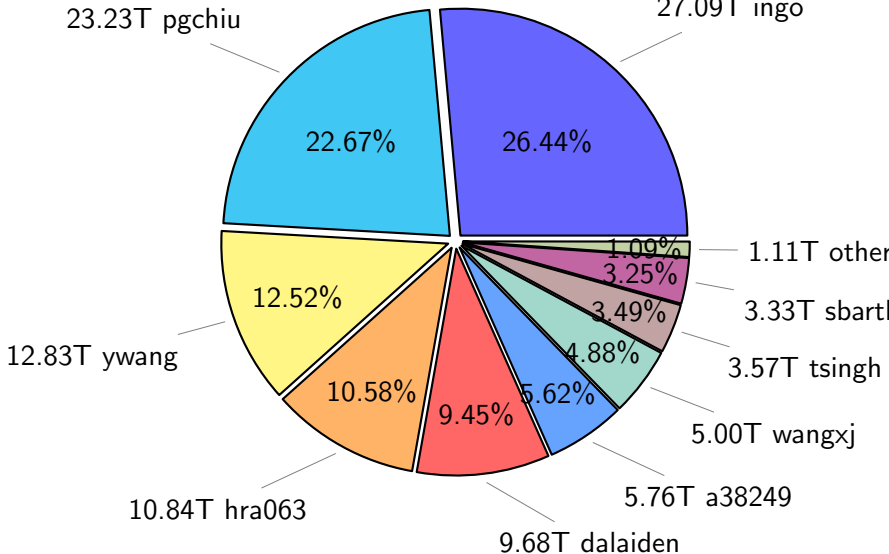

NS9039K total disk usage

Total size: 1129.03T

NS9039K file types usage

Total size: 1129.03T

722.97T hist

NS9039K history files usage

Total size: 722.97T

NS9039K restart files usage

Total size: 102.46T

NS9039K misc files usage

Total size: 303.61T

NS9039K total compressed

NS9039K uncompressed files usage

Total size: 297.16T
44.61T ingo

NS9039K NorCPM/cases/*

No data

NS9039K shared/*

No data