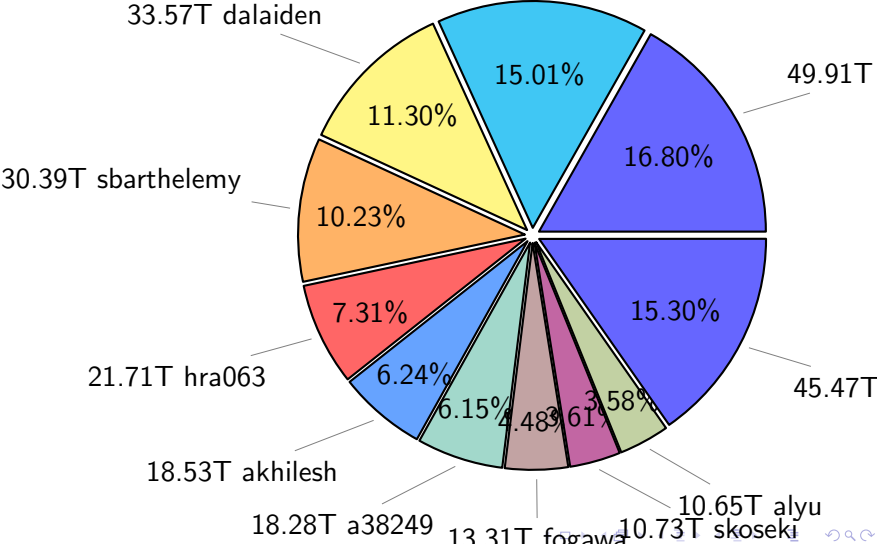

NS9039K total disk usage

Total size: 1129.03T

NS9039K file types usage

Total size: 1129.03T

722.97T hist

NS9039K history files usage

Total size: 722.97T

NS9039K restart files usage

Total size: 102.46T

NS9039K misc files usage

Total size: 303.61T

NS9039K total compressed

NS9039K uncompressed files usage

Total size: 297.16T
44.61T ingo

NS9039K NorCPM/cases/*

No data

NS9039K shared/*

No data