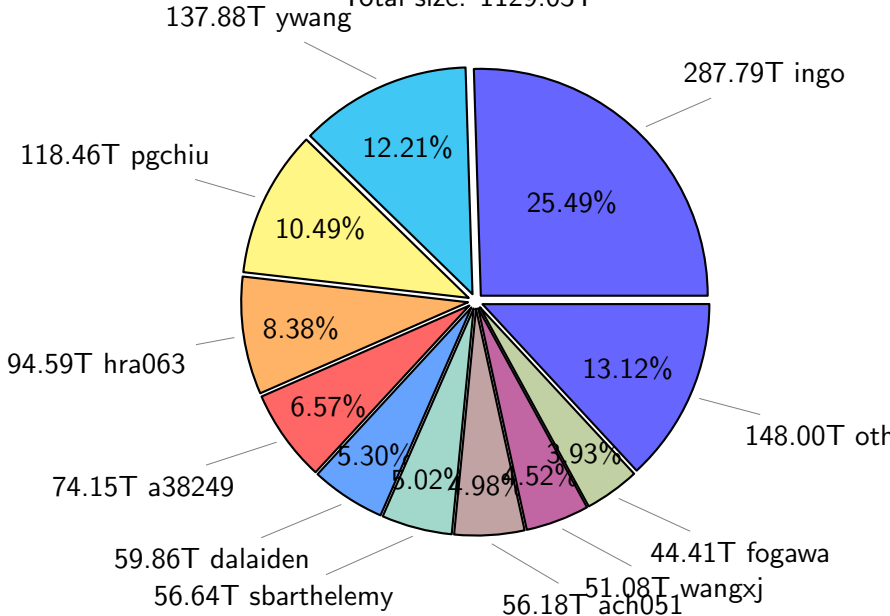

NS9039K (NIRD-LMD) disk usage

November 2, 2025

notes:

- ▶ Excluded directories: all hidden dir (start with .)
- ▶ Compressed file: file name end with "gz", "bz2", "tar", "zip" and NETCDF4 "nc"
- ▶ Restart files: path contains '/rest/'
- ▶ History files: path contains '/hist/'
- ▶ Items <3 % will be count as 'others'.
- ▶ Additional hard links are excluded.
- ▶ Weekly report: disk_ns9039k_YYYYMMDD.pdf
- ▶ Latest report: latest.pdf
- ▶ Ignored directories due to permission denied: filelist_classfy.err.txt
- ▶ Summary table: sizeTable.txt

NS9039K total disk usage

Total size: 1129.03T

NS9039K file types usage

Total size: 1129.03T

722.97T hist

NS9039K history files usage

Total size: 722.97T

NS9039K restart files usage

Total size: 102.46T

NS9039K misc files usage

Total size: 303.61T

NS9039K total compressed

NS9039K uncompressed files usage

Total size: 297.16T
44.61T ingo

NS9039K NorCPM/cases/*

No data