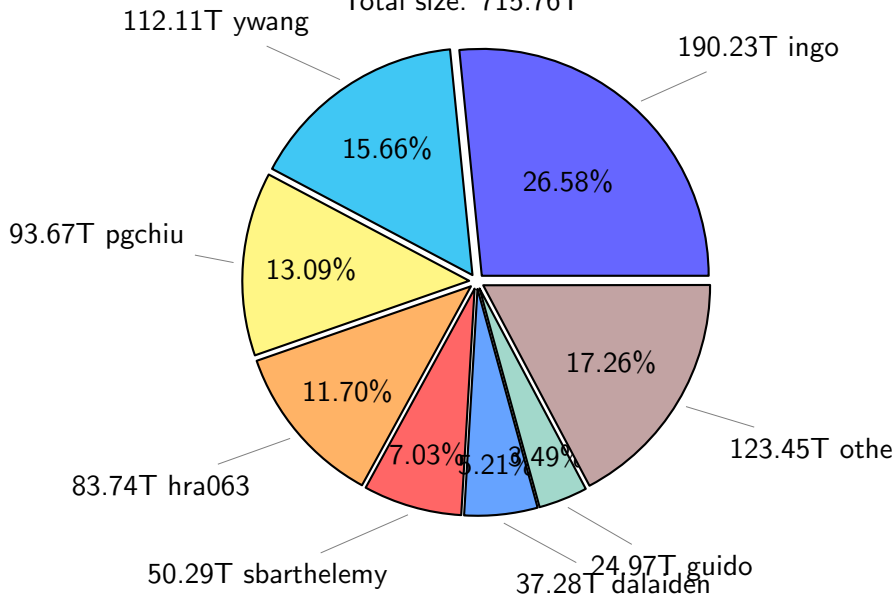

# NS9039K total disk usage

Total size: 1107.23T

# NS9039K file types usage

Total size: 1107.23T

715.76T hist

# NS9039K history files usage

Total size: 715.76T

# NS9039K uncompressed files usage

Total size: 284.07T  
44.43T ingo

NS9039K NorCPM/cases/\*

No data

NS9039K shared/\*

No data