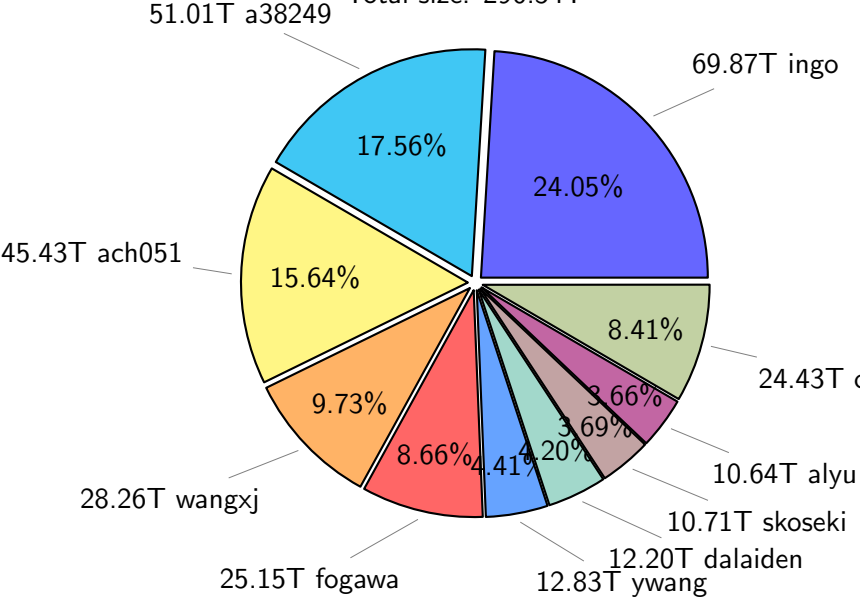

# NS9039K total disk usage

Total size: 1107.23T

# NS9039K file types usage

Total size: 1107.23T

715.76T hist

# NS9039K history files usage

Total size: 715.76T

# NS9039K misc files usage

Total size: 290.54T