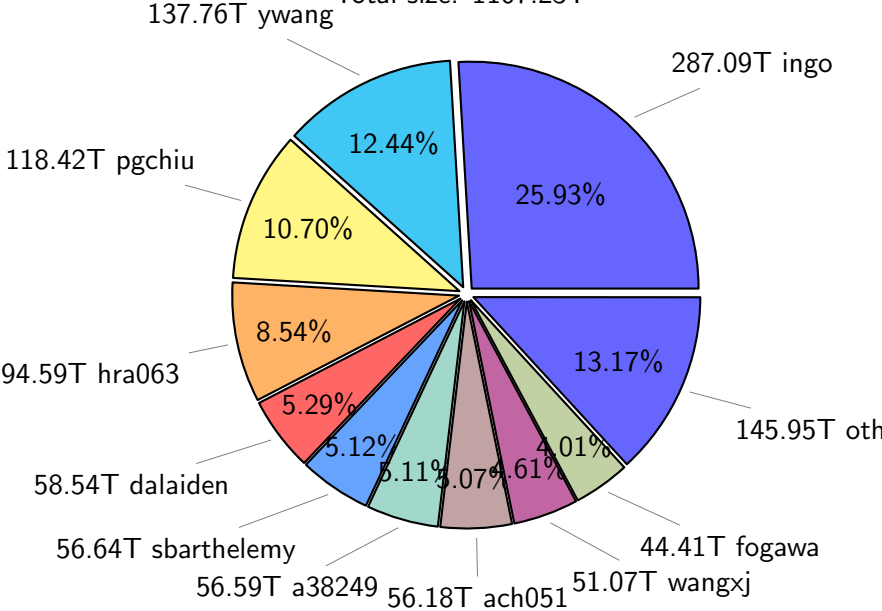

# NS9039K (NIRD-LMD) disk usage

October 22, 2025

notes:

- ▶ Excluded directories: all hidden dir (start with .)
- ▶ Compressed file: file name end with "gz", "bz2", "tar", "zip" and NETCDF4 "nc"
- ▶ Restart files: path contains '/rest/'
- ▶ History files: path contains '/hist/'
- ▶ Items <3 % will be count as 'others'.
- ▶ Additional hard links are excluded.
- ▶ Weekly report: disk\_ns9039k\_YYYYMMDD.pdf
- ▶ Latest report: latest.pdf
- ▶ Ignored directories due to permission denied: filelist\_classfy.err.txt
- ▶ Summary table: sizeTable.txt

# NS9039K total disk usage

Total size: 1107.23T

# NS9039K file types usage

Total size: 1107.23T

715.76T hist

# NS9039K history files usage

Total size: 715.76T