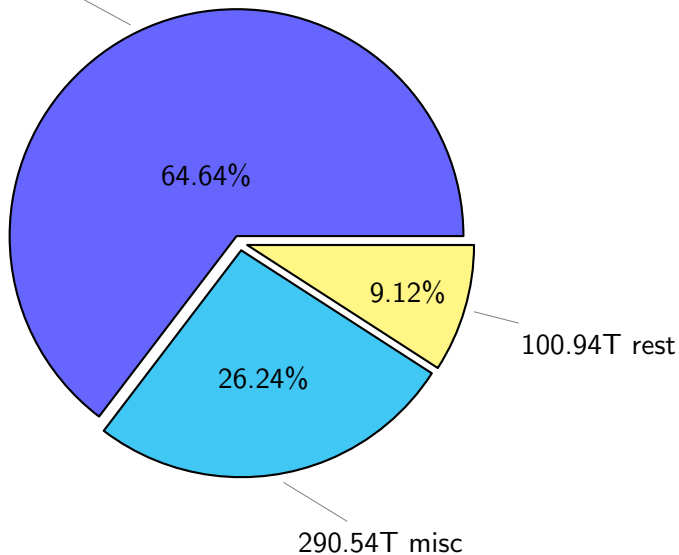

# NS9039K total disk usage

Total size: 1107.23T

# NS9039K file types usage

Total size: 1107.23T

715.76T hist

# NS9039K history files usage

Total size: 715.76T