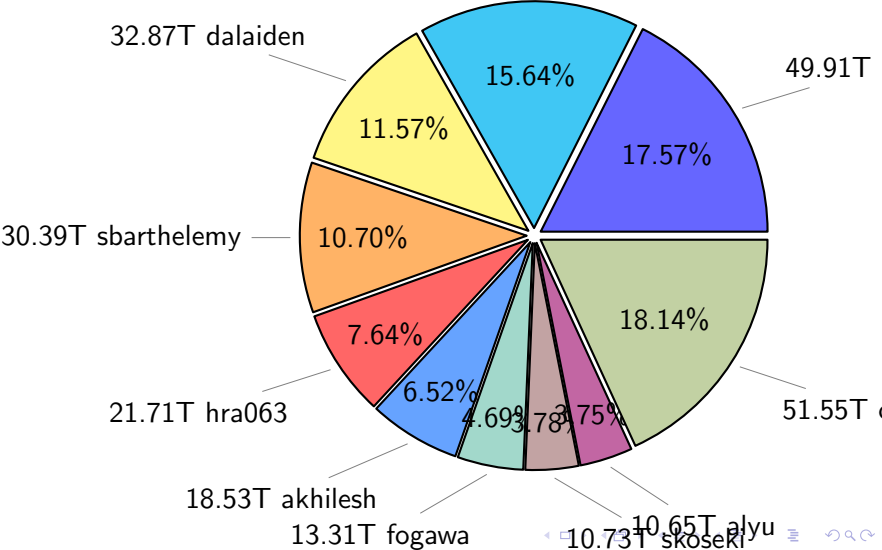

NS9039K uncompressed files usage

Total size: 284.07T
44.43T ingo