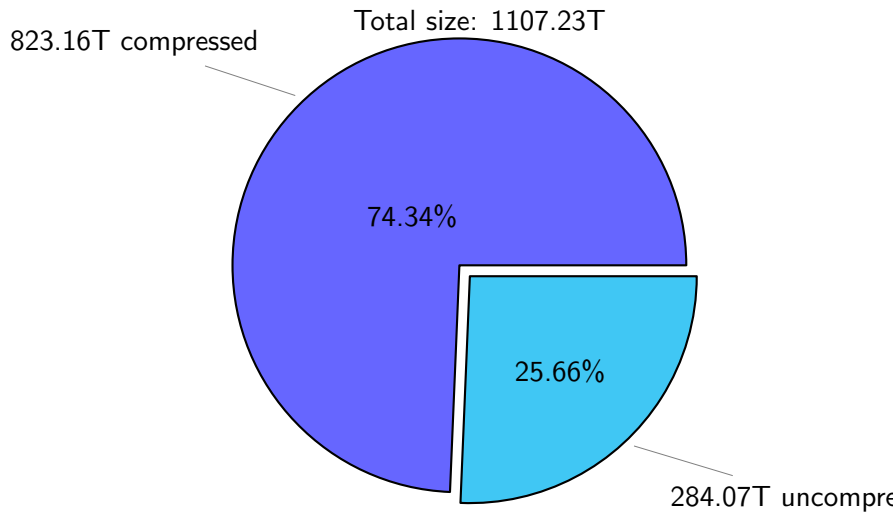

NS9039K total compressed