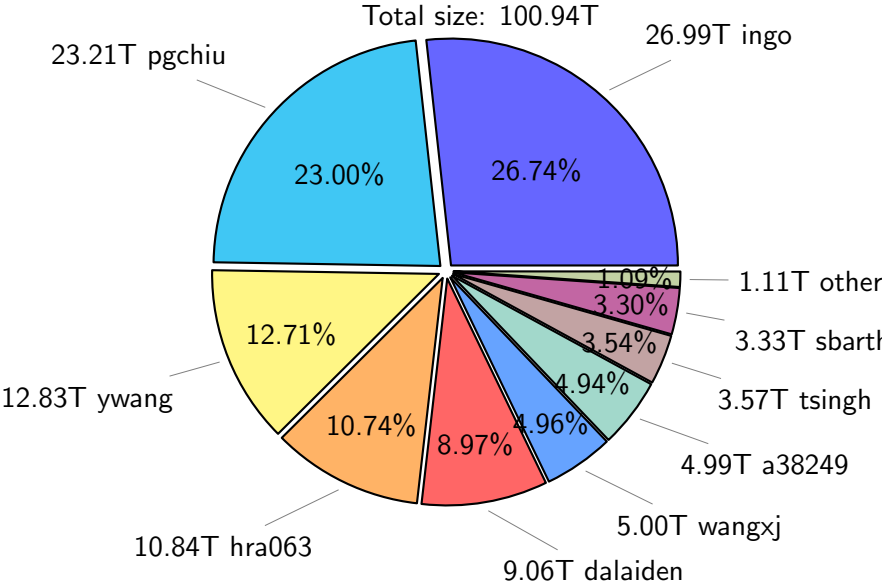

# NS9039K total disk usage

Total size: 1107.23T

# NS9039K file types usage

Total size: 1107.23T

715.76T hist

# NS9039K history files usage

Total size: 715.76T

# NS9039K misc files usage

Total size: 290.54T