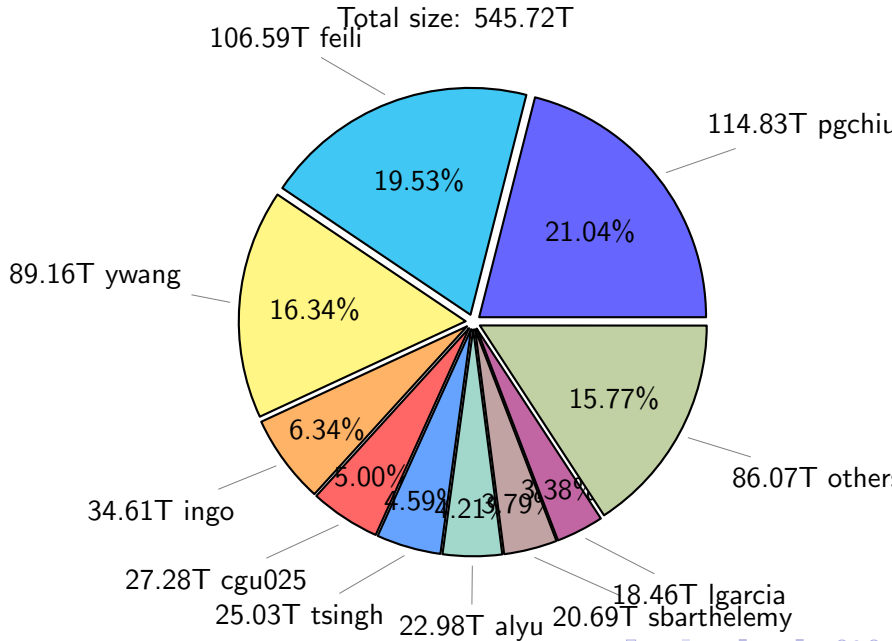

# NS9039K total disk usage

Total size: 1128.72T

# NS9039K history files usage

Total size: 545.72T

# NS9039K total compressed

Total size: 1128.72T  
698.78T compressed

429.93T uncompressed

# NS9039K uncompressed files usage

Total size: 429.93T  
32.06T alyu

49.60T ach051

31.05T skoseki

7.46%

11.54%

62.64T feili

28.29T cgu025