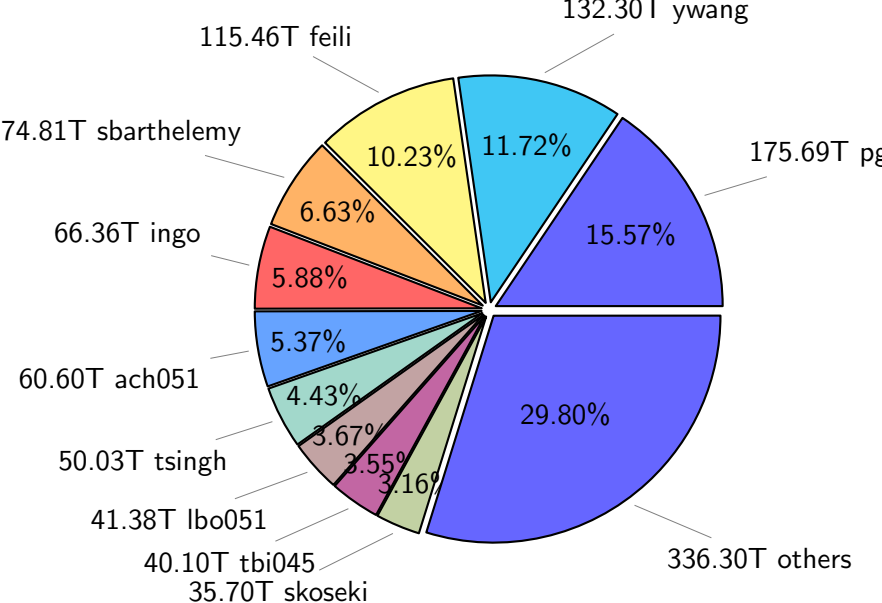

# NS9039K (NIRD-LMD) disk usage

March 17, 2024

notes:

- ▶ Excluded directories: all hidden dir (start with .)
- ▶ Compressed file: file name end with "gz", "bz2", "tar", "zip" and NETCDF4 "nc"
- ▶ Restart files: path contains '/rest/'
- ▶ History files: path contains '/hist/'
- ▶ Items <3 % will be count as 'others'.
- ▶ Additional hard links are excluded.
- ▶ Weekly report: disk\_ns9039k\_YYYYMMDD.pdf
- ▶ Latest report: latest.pdf
- ▶ Ignored directories due to permission denied: filelist\_classfy.err.txt
- ▶ Summary table: sizeTable.txt

# NS9039K total disk usage

Total size: 1128.72T

# NS9039K history files usage

Total size: 545.72T