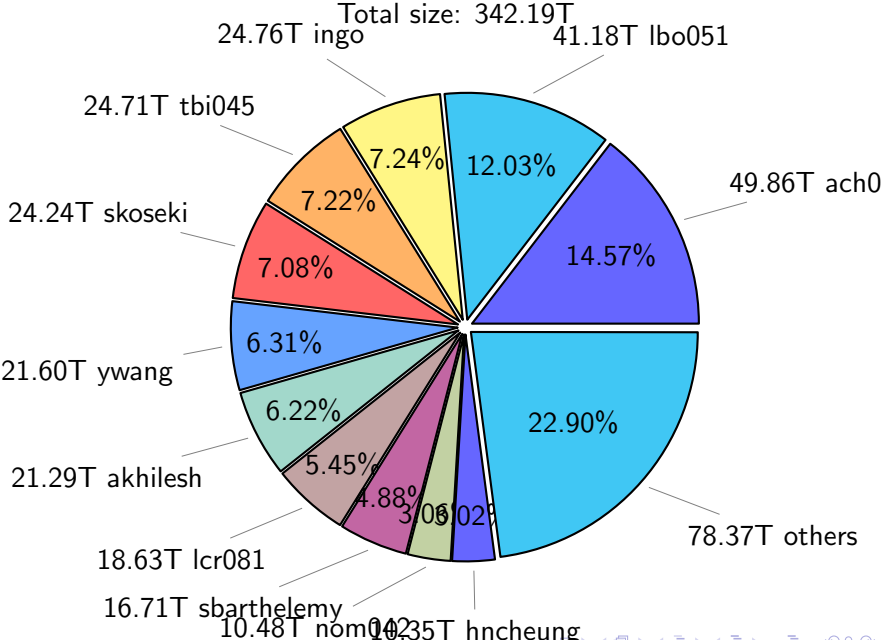

NS9039K misc files usage