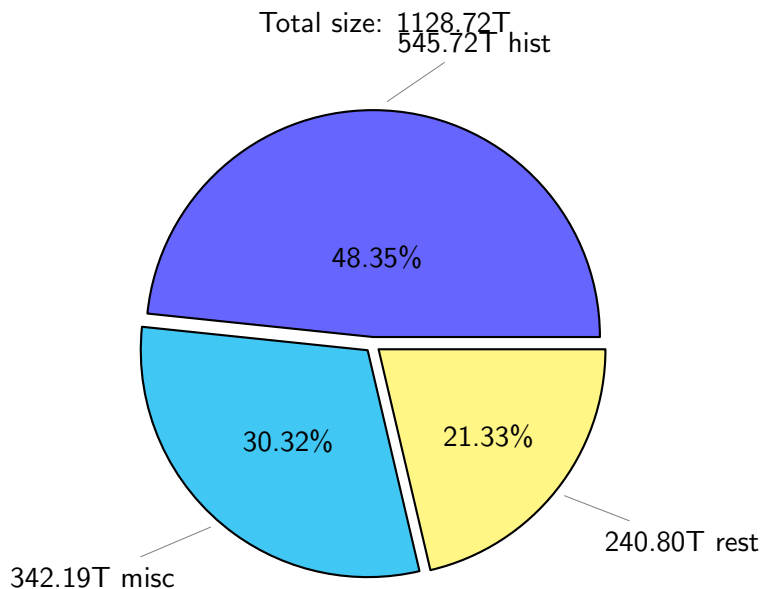

# NS9039K (NIRD-LMD) disk usage

March 17, 2024

notes:

- ▶ Excluded directories: all hidden dir (start with .)
- ▶ Compressed file: file name end with "gz", "bz2", "tar", "zip" and NETCDF4 "nc"
- ▶ Restart files: path contains '/rest/'
- ▶ History files: path contains '/hist/'
- ▶ Items <3 % will be count as 'others'.
- ▶ Additional hard links are excluded.
- ▶ Weekly report: disk\_ns9039k\_YYYYMMDD.pdf
- ▶ Latest report: latest.pdf
- ▶ Ignored directories due to permission denied: filelist\_classfy.err.txt
- ▶ Summary table: sizeTable.txt

# NS9039K total disk usage

Total size: 1128.72T

# NS9039K history files usage

Total size: 545.72T

# NS9039K uncompressed files usage

Total size: 429.93T  
32.06T alyu

49.60T ach051

31.05T skoseki

7.46%

11.54%

62.64T feili

28.29T cgu025