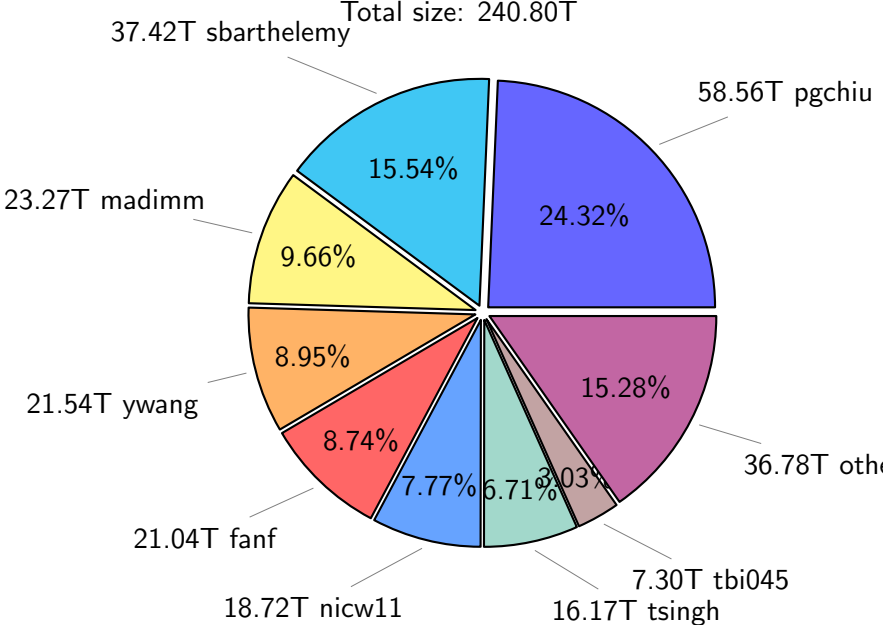

# NS9039K total disk usage

Total size: 1128.72T

# NS9039K file types usage

# NS9039K history files usage

Total size: 545.72T

# NS9039K restart files usage

Total size: 240.80T