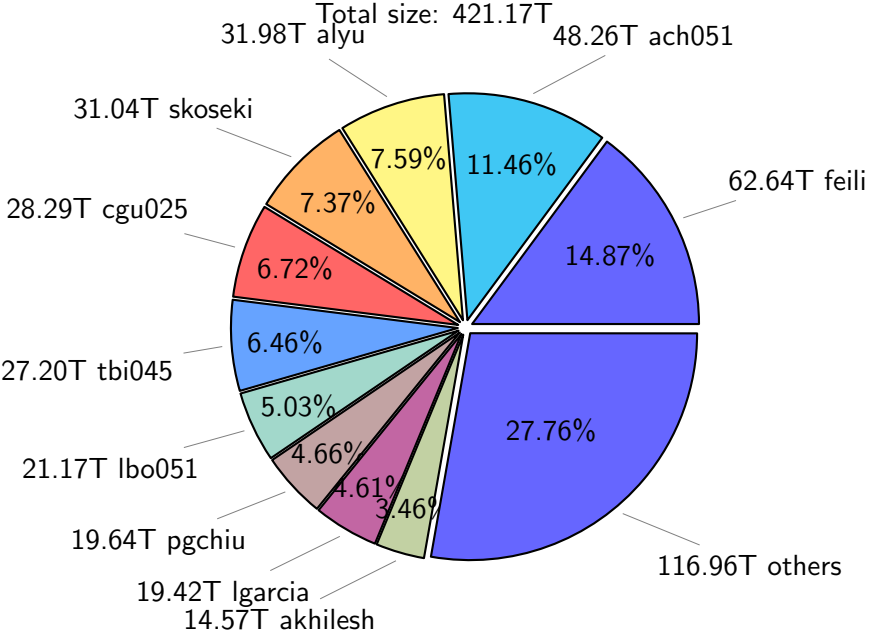

NS9039K uncompressed files usage