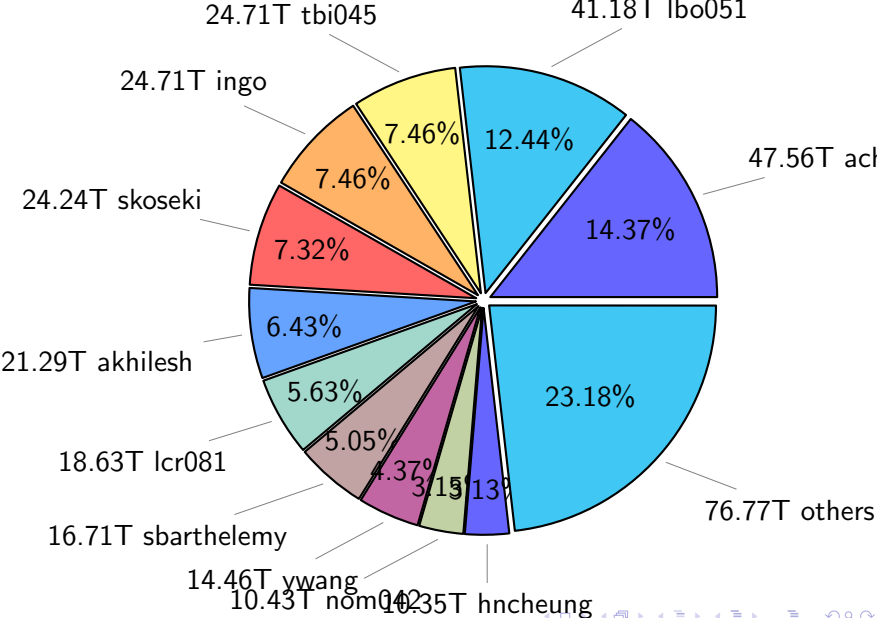

NS9039K misc files usage

Total size: 331.03T