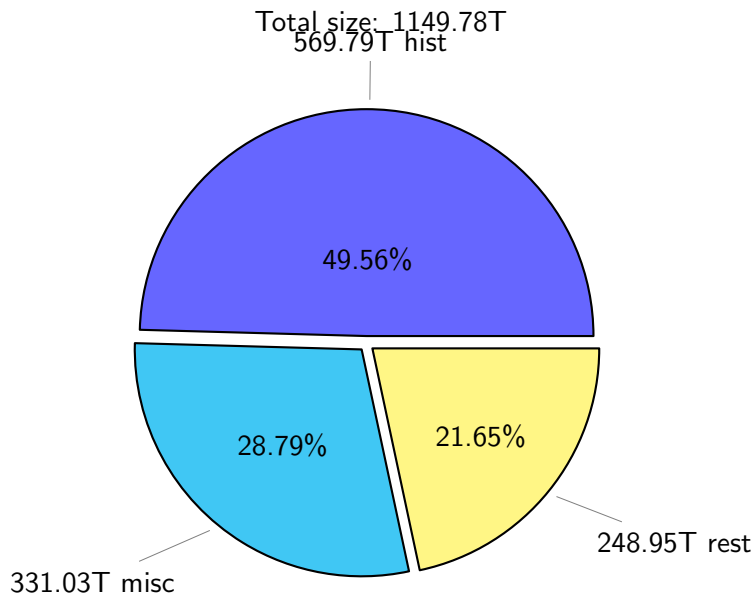

# NS9039K (NIRD-LMD) disk usage

December 24, 2023

notes:

- ▶ Excluded directories: all hidden dir (start with .)
- ▶ Compressed file: file name end with "gz", "bz2", "tar", "zip" and NETCDF4 "nc"
- ▶ Restart files: path contains '/rest/'
- ▶ History files: path contains '/hist/'
- ▶ Items <3 % will be count as 'others'.
- ▶ Additional hard links are excluded.
- ▶ Weekly report: disk\_ns9039k\_YYYYMMDD.pdf
- ▶ Latest report: latest.pdf
- ▶ Ignored directories due to permission denied: filelist\_classfy.err.txt
- ▶ Summary table: sizeTable.txt

# NS9039K total disk usage

Total size: 1149.78T

# NS9039K history files usage

Total size: 569.79T

# NS9039K misc files usage

Total size: 331.03T