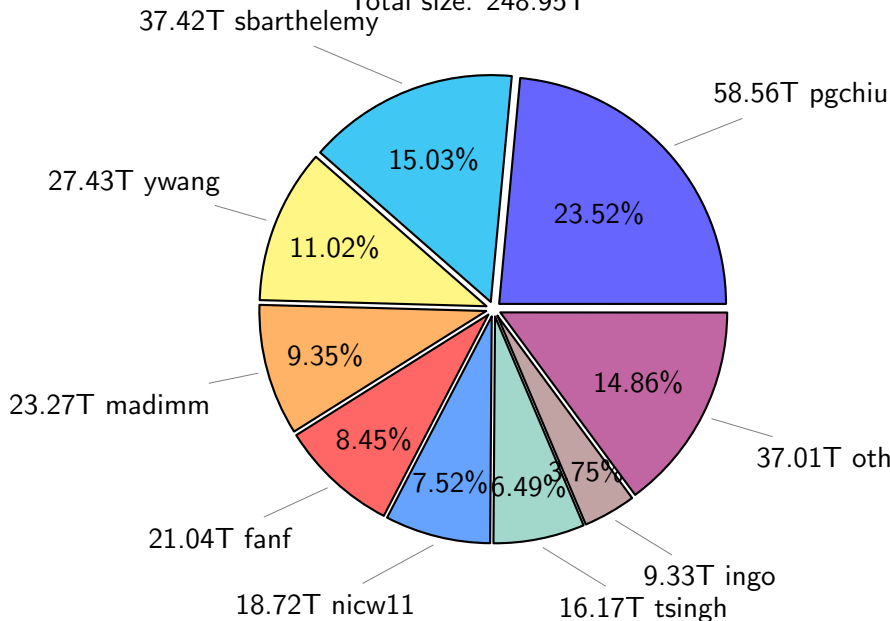

# NS9039K total disk usage

Total size: 1149.78T

## NS9039K file types usage

# NS9039K history files usage

Total size: 569.79T

# NS9039K restart files usage

Total size: 248.95T