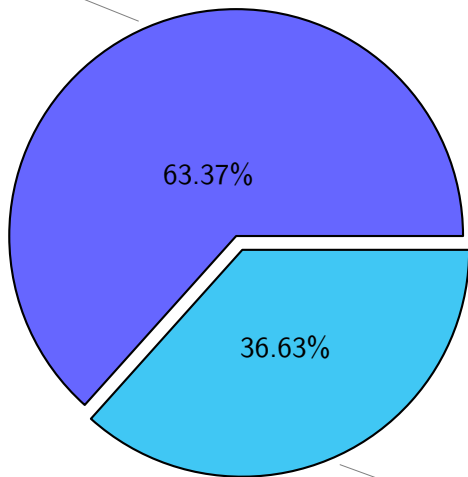

NS9039K total compressed

Total size: 1149.78T
728.60T compressed

421.17T uncompressed