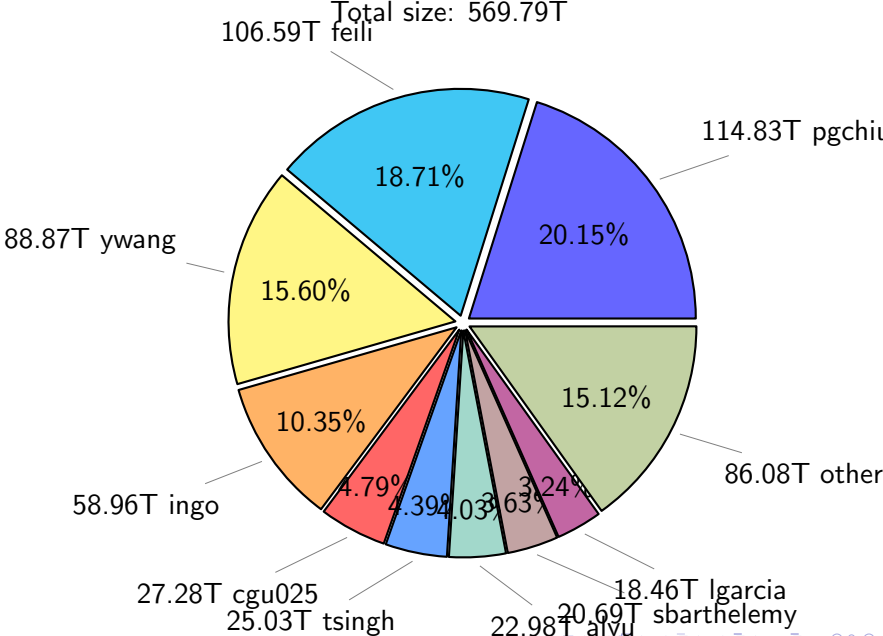

# NS9039K total disk usage

Total size: 1149.78T

# NS9039K history files usage

Total size: 569.79T

# NS9039K restart files usage

Total size: 248.95T

# NS9039K total compressed

Total size: 1149.78T  
728.60T compressed

421.17T uncompressed