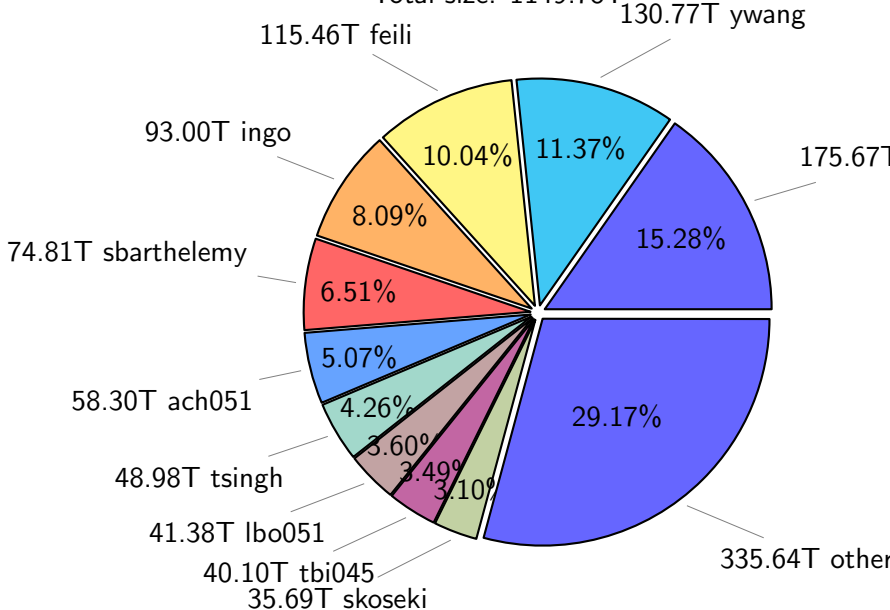

# NS9039K (NIRD-LMD) disk usage

December 24, 2023

notes:

- ▶ Excluded directories: all hidden dir (start with .)
- ▶ Compressed file: file name end with "gz", "bz2", "tar", "zip" and NETCDF4 "nc"
- ▶ Restart files: path contains '/rest/'
- ▶ History files: path contains '/hist/'
- ▶ Items <3 % will be count as 'others'.
- ▶ Additional hard links are excluded.
- ▶ Weekly report: disk\_ns9039k\_YYYYMMDD.pdf
- ▶ Latest report: latest.pdf
- ▶ Ignored directories due to permission denied: filelist\_classfy.err.txt
- ▶ Summary table: sizeTable.txt

# NS9039K total disk usage

Total size: 1149.78T

# NS9039K history files usage

Total size: 569.79T