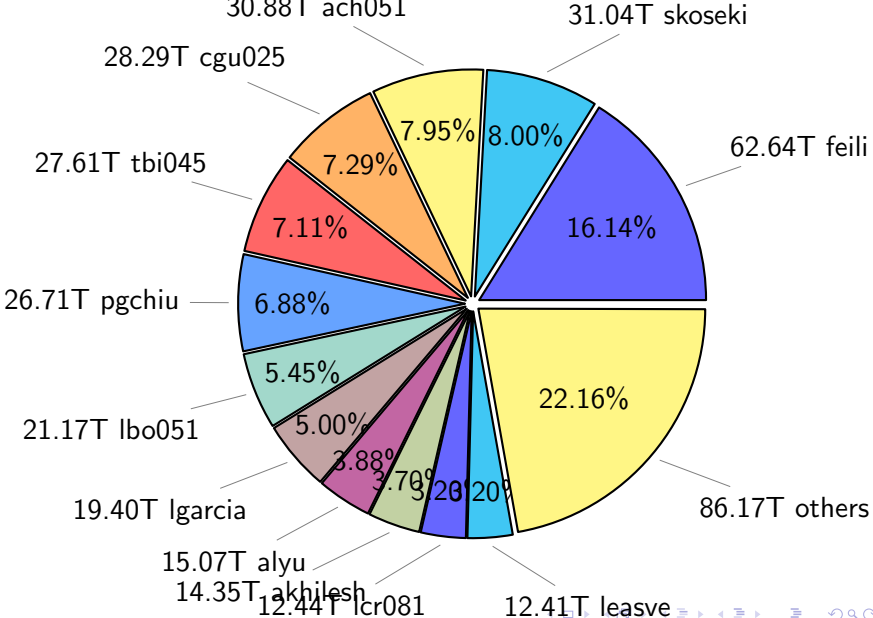

NS9039K total disk usage

Total size: 1143.28T

NS9039K file types usage

NS9039K history files usage

Total size: 600.58T

NS9039K restart files usage

Total size: 234.85T

NS9039K misc files usage

Total size: 307.85T

NS9039K total compressed

Total size: 1143.28T

755.09T compressed

388.19T uncompressed

NS9039K uncompressed files usage

Total size: 388.19T

NS9039K NorCPM/cases/*

No data

NS9039K shared/*

No data