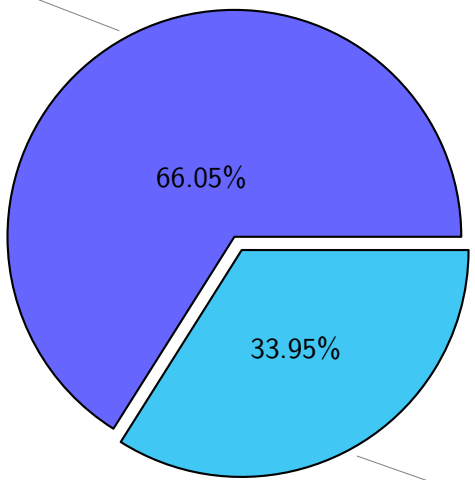

NS9039K total disk usage

Total size: 1143.28T

NS9039K file types usage

NS9039K history files usage

Total size: 600.58T

NS9039K restart files usage

Total size: 234.85T

NS9039K misc files usage

Total size: 307.85T

NS9039K total compressed

Total size: 1143.28T

755.09T compressed

388.19T uncompressed

NS9039K uncompressed files usage

Total size: 388.19T

NS9039K NorCPM/cases/*