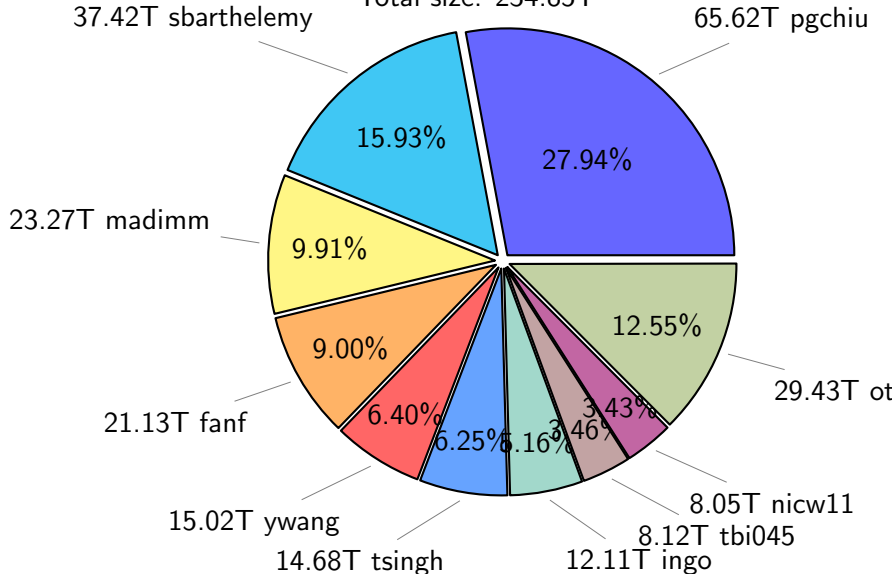

NS9039K total disk usage

Total size: 1143.28T

NS9039K file types usage

NS9039K history files usage

Total size: 600.58T

NS9039K restart files usage

Total size: 234.85T

NS9039K misc files usage

Total size: 307.85T

NS9039K total compressed

Total size: 1143.28T

755.09T compressed

388.19T uncompressed

NS9039K uncompressed files usage

Total size: 388.19T

NS9039K NorCPM/cases/*

No data

NS9039K shared/*

No data