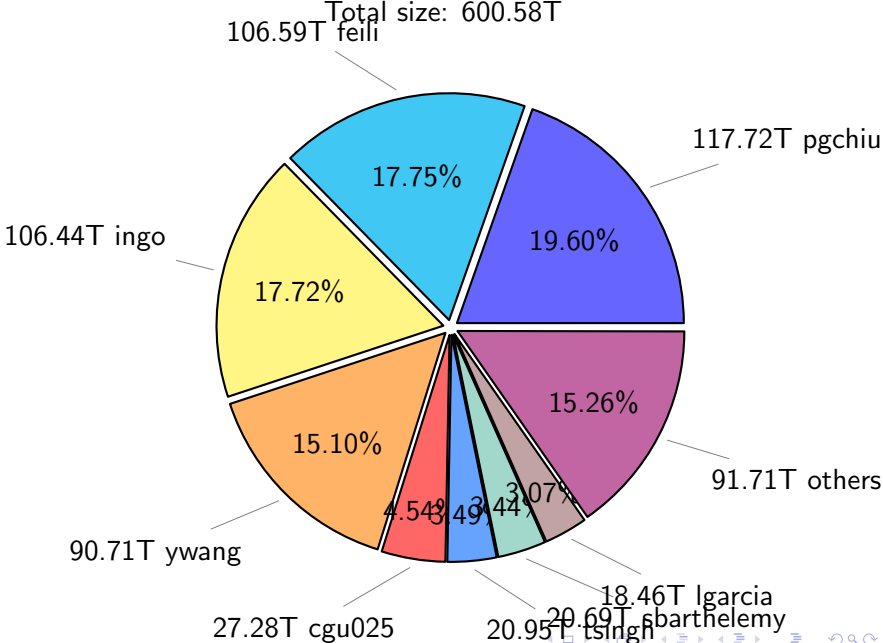

NS9039K total disk usage

Total size: 1143.28T

NS9039K file types usage

NS9039K history files usage

Total size: 600.58T

NS9039K restart files usage

Total size: 234.85T

NS9039K misc files usage

Total size: 307.85T

NS9039K total compressed

Total size: 1143.28T

755.09T compressed

388.19T uncompressed

NS9039K uncompressed files usage

Total size: 388.19T

NS9039K NorCPM/cases/*

No data

NS9039K shared/*

No data