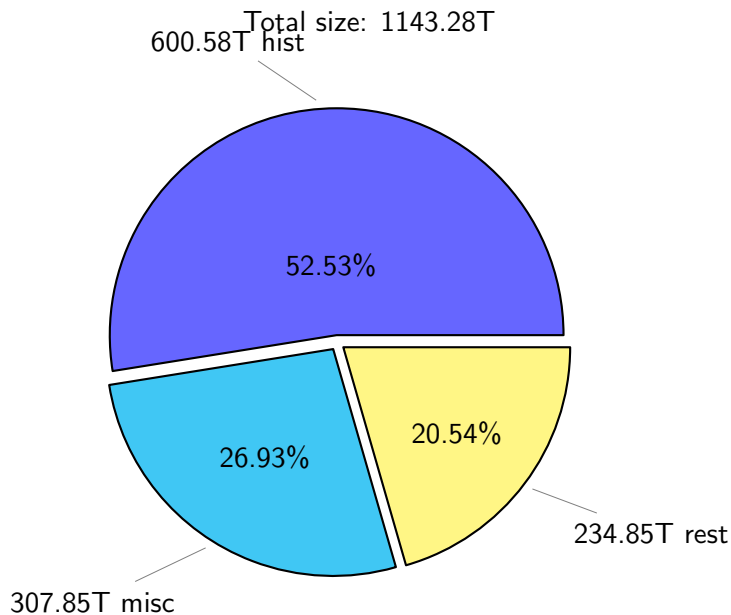

NS9039K (NIRD-LMD) disk usage

September 17, 2023

notes:

- ▶ Excluded directories: all hidden dir (start with .)
- ▶ Compressed file: file name end with "gz", "bz2", "tar", "zip" and NETCDF4 "nc"
- ▶ Restart files: path contains '/rest/'
- ▶ History files: path contains '/hist/'
- ▶ Items <3 % will be count as 'others'.
- ▶ Additional hard links are excluded.
- ▶ Weekly report: disk_ns9039k_YYYYMMDD.pdf
- ▶ Latest report: latest.pdf
- ▶ Ignored directories due to permission denied: filelist_classfy.err.txt
- ▶ Summary table: sizeTable.txt

NS9039K total disk usage

Total size: 1143.28T

NS9039K file types usage

NS9039K history files usage

Total size: 600.58T

NS9039K restart files usage

Total size: 234.85T

NS9039K misc files usage

Total size: 307.85T

NS9039K total compressed

Total size: 1143.28T

755.09T compressed

388.19T uncompressed

NS9039K uncompressed files usage

Total size: 388.19T

NS9039K NorCPM/cases/*