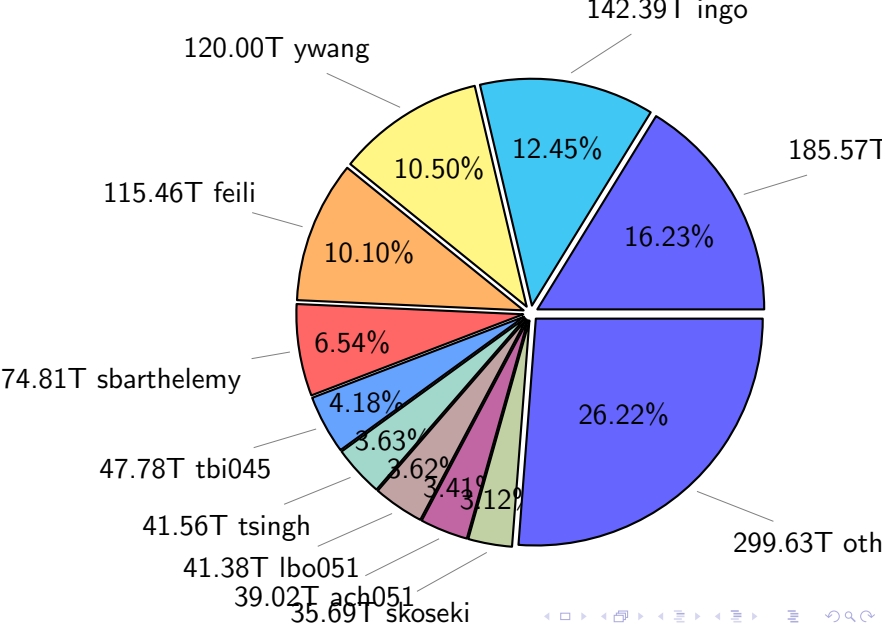

NS9039K (NIRD-LMD) disk usage

September 17, 2023

notes:

- ▶ Excluded directories: all hidden dir (start with .)
- ▶ Compressed file: file name end with "gz", "bz2", "tar", "zip" and NETCDF4 "nc"
- ▶ Restart files: path contains '/rest/'
- ▶ History files: path contains '/hist/'
- ▶ Items <3 % will be count as 'others'.
- ▶ Additional hard links are excluded.
- ▶ Weekly report: disk_ns9039k_YYYYMMDD.pdf
- ▶ Latest report: latest.pdf
- ▶ Ignored directories due to permission denied: filelist_classfy.err.txt
- ▶ Summary table: sizeTable.txt

NS9039K total disk usage

Total size: 1143.28T

NS9039K file types usage

NS9039K history files usage

Total size: 600.58T

NS9039K restart files usage

Total size: 234.85T

NS9039K misc files usage

Total size: 307.85T

NS9039K total compressed

Total size: 1143.28T

755.09T compressed

388.19T uncompressed

NS9039K uncompressed files usage

Total size: 388.19T

NS9039K NorCPM/cases/*