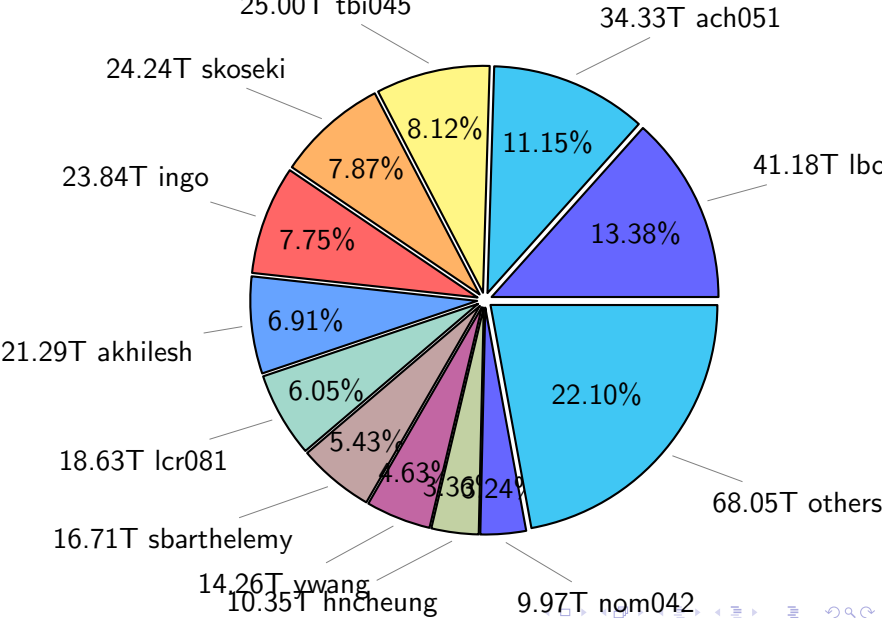

NS9039K (NIRD-LMD) disk usage

September 17, 2023

notes:

- ▶ Excluded directories: all hidden dir (start with .)
- ▶ Compressed file: file name end with "gz", "bz2", "tar", "zip" and NETCDF4 "nc"
- ▶ Restart files: path contains '/rest/'
- ▶ History files: path contains '/hist/'
- ▶ Items <3 % will be count as 'others'.
- ▶ Additional hard links are excluded.
- ▶ Weekly report: disk_ns9039k_YYYYMMDD.pdf
- ▶ Latest report: latest.pdf
- ▶ Ignored directories due to permission denied: filelist_classfy.err.txt
- ▶ Summary table: sizeTable.txt

NS9039K total disk usage

Total size: 1143.28T

NS9039K file types usage

NS9039K history files usage

Total size: 600.58T

NS9039K restart files usage

Total size: 234.85T

NS9039K misc files usage

Total size: 307.85T

NS9039K total compressed

Total size: 1143.28T

755.09T compressed

388.19T uncompressed

NS9039K uncompressed files usage

Total size: 388.19T

NS9039K NorCPM/cases/*

No data

NS9039K shared/*

No data