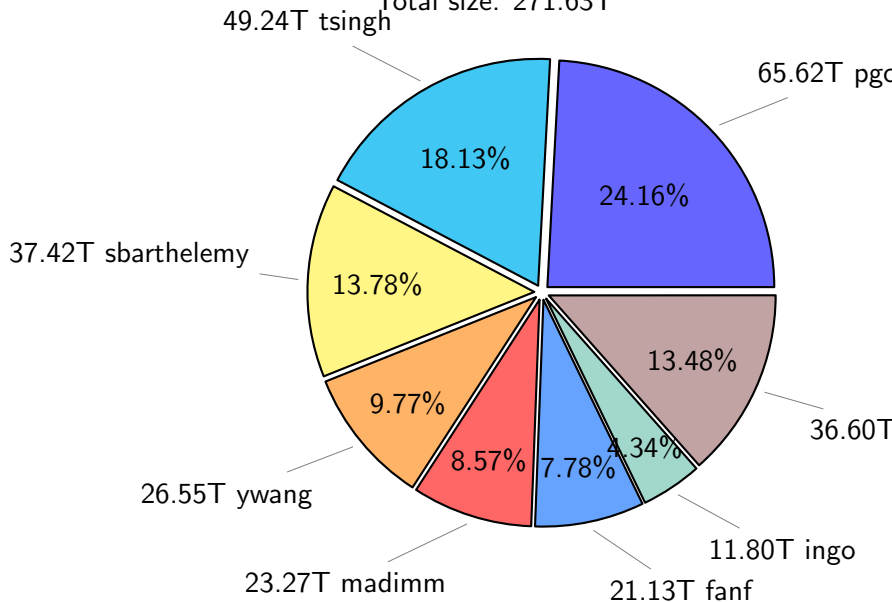

NS9039K total disk usage

Total size: 1117.00T
134.13T ingo

NS9039K file types usage

NS9039K history files usage

Total size: 570.25T

NS9039K restart files usage

Total size: 271.63T

NS9039K misc files usage

Total size: 275.12T

NS9039K total compressed

NS9039K uncompressed files usage

Total size: 350.90T

NS9039K NorCPM/cases/*

No data

NS9039K shared/*

No data