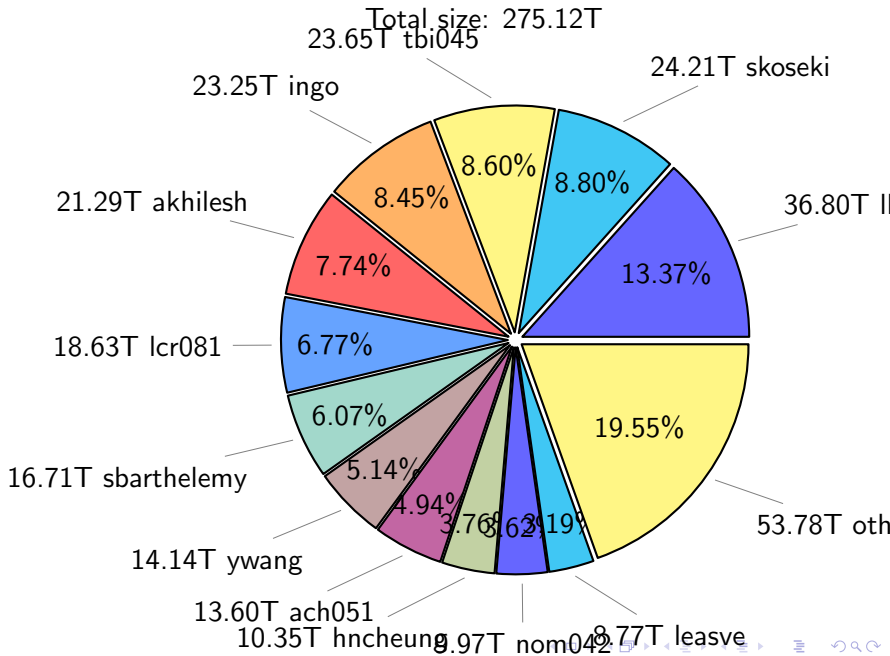

NS9039K (NIRD-LMD) disk usage

June 19, 2023

notes:

- ▶ Excluded directories: all hidden dir (start with .)
- ▶ Compressed file: file name end with "gz", "bz2", "tar", "zip" and NETCDF4 "nc"
- ▶ Restart files: path contains '/rest/'
- ▶ History files: path contains '/hist/'
- ▶ Items <3 % will be count as 'others'.
- ▶ Additional hard links are excluded.
- ▶ Weekly report: disk_ns9039k_YYYYMMDD.pdf
- ▶ Latest report: latest.pdf
- ▶ Ignored directories due to permission denied: filelist_classfy.err.txt
- ▶ Summary table: sizeTable.txt

NS9039K total disk usage

Total size: 1117.00T
134.13T ingo

NS9039K file types usage

NS9039K history files usage

Total size: 570.25T

NS9039K restart files usage

Total size: 271.63T

NS9039K misc files usage

Total size: 275.12T

NS9039K total compressed

NS9039K uncompressed files usage

Total size: 350.90T

NS9039K NorCPM/cases/*

No data

NS9039K shared/*

No data