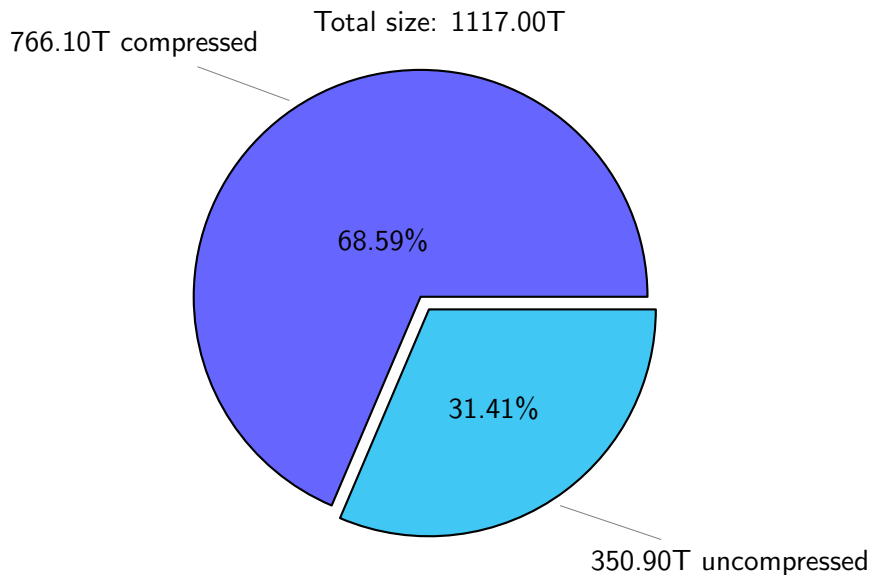

NS9039K total disk usage

Total size: 1117.00T
134.13T ingo

NS9039K file types usage

NS9039K history files usage

Total size: 570.25T

NS9039K restart files usage

Total size: 271.63T

NS9039K misc files usage

Total size: 275.12T

NS9039K total compressed

NS9039K uncompressed files usage

Total size: 350.90T

NS9039K NorCPM/cases/*

No data

NS9039K shared/*

No data