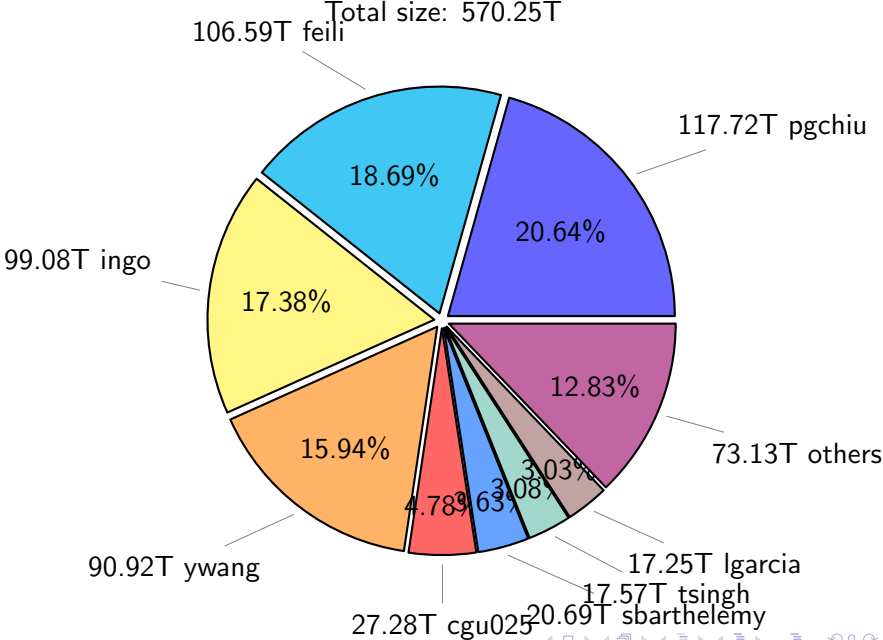

NS9039K total disk usage

Total size: 1117.00T
134.13T ingo

NS9039K file types usage

NS9039K history files usage

Total size: 570.25T

NS9039K restart files usage

Total size: 271.63T

NS9039K misc files usage

Total size: 275.12T

NS9039K total compressed

NS9039K uncompressed files usage

Total size: 350.90T

NS9039K NorCPM/cases/*

No data

NS9039K shared/*

No data