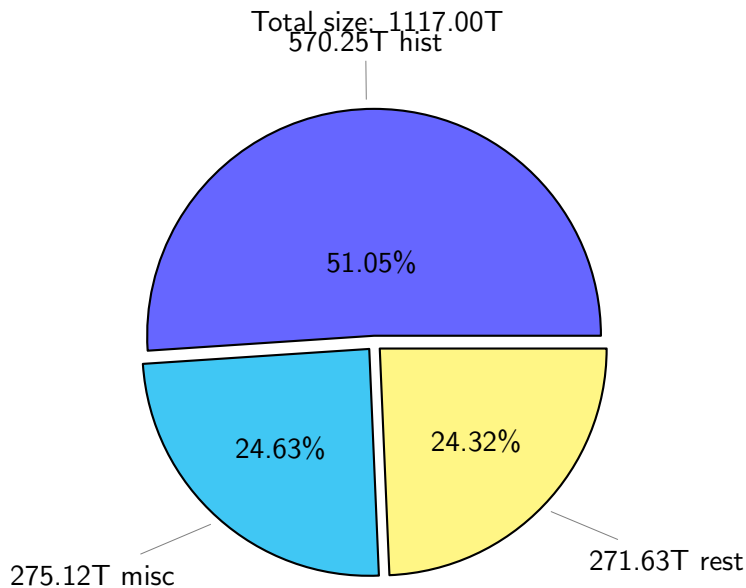

NS9039K (NIRD-LMD) disk usage

June 19, 2023

notes:

- ▶ Excluded directories: all hidden dir (start with .)
- ▶ Compressed file: file name end with "gz", "bz2", "tar", "zip" and NETCDF4 "nc"
- ▶ Restart files: path contains '/rest/'
- ▶ History files: path contains '/hist/'
- ▶ Items <3 % will be count as 'others'.
- ▶ Additional hard links are excluded.
- ▶ Weekly report: disk_ns9039k_YYYYMMDD.pdf
- ▶ Latest report: latest.pdf
- ▶ Ignored directories due to permission denied: filelist_classfy.err.txt
- ▶ Summary table: sizeTable.txt

NS9039K total disk usage

Total size: 1117.00T
134.13T ingo

NS9039K file types usage

NS9039K history files usage

Total size: 570.25T

NS9039K restart files usage

Total size: 271.63T

NS9039K misc files usage

Total size: 275.12T

NS9039K total compressed

NS9039K uncompressed files usage

Total size: 350.90T

NS9039K NorCPM/cases/*

No data

NS9039K shared/*

No data