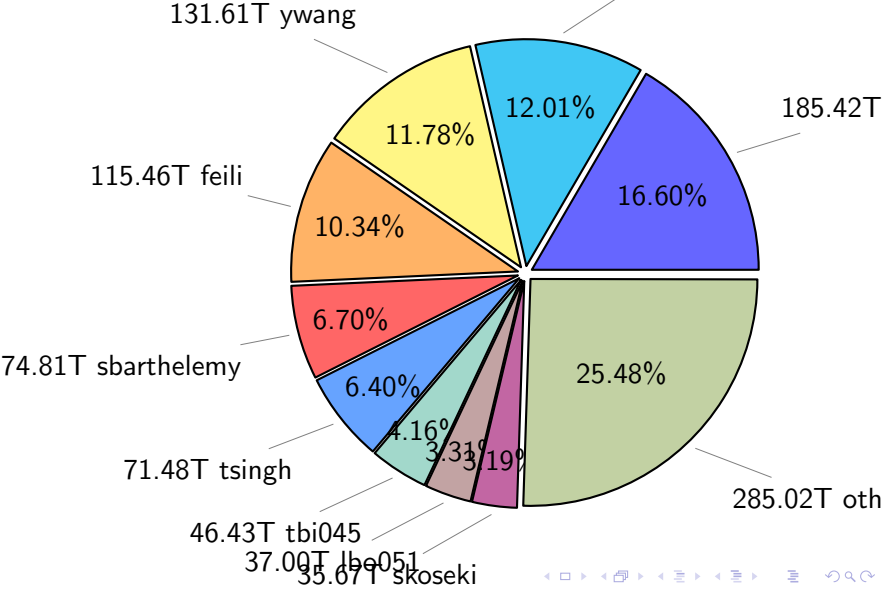

NS9039K (NIRD-LMD) disk usage

June 19, 2023

notes:

- ▶ Excluded directories: all hidden dir (start with .)
- ▶ Compressed file: file name end with "gz", "bz2", "tar", "zip" and NETCDF4 "nc"
- ▶ Restart files: path contains '/rest/'
- ▶ History files: path contains '/hist/'
- ▶ Items <3 % will be count as 'others'.
- ▶ Additional hard links are excluded.
- ▶ Weekly report: disk_ns9039k_YYYYMMDD.pdf
- ▶ Latest report: latest.pdf
- ▶ Ignored directories due to permission denied: filelist_classfy.err.txt
- ▶ Summary table: sizeTable.txt

NS9039K total disk usage

Total size: 1117.00T
134.13T ingo

NS9039K file types usage

NS9039K history files usage

Total size: 570.25T

NS9039K restart files usage

Total size: 271.63T

NS9039K misc files usage

Total size: 275.12T

NS9039K total compressed

NS9039K uncompressed files usage

Total size: 350.90T

NS9039K NorCPM/cases/*

No data

NS9039K shared/*

No data