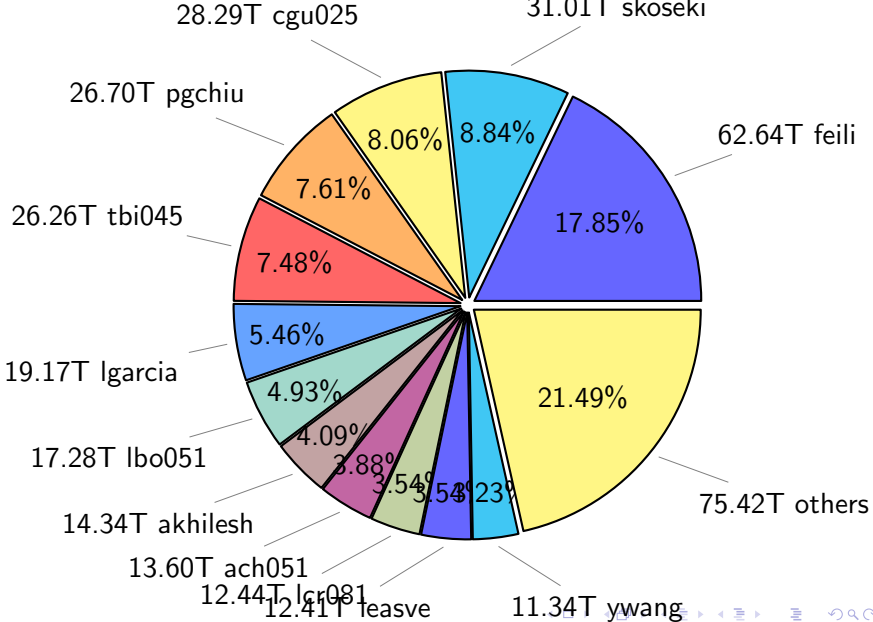

NS9039K (NIRD-LMD) disk usage

June 19, 2023

notes:

- ▶ Excluded directories: all hidden dir (start with .)
- ▶ Compressed file: file name end with "gz", "bz2", "tar", "zip" and NETCDF4 "nc"
- ▶ Restart files: path contains '/rest/'
- ▶ History files: path contains '/hist/'
- ▶ Items <3 % will be count as 'others'.
- ▶ Additional hard links are excluded.
- ▶ Weekly report: disk_ns9039k_YYYYMMDD.pdf
- ▶ Latest report: latest.pdf
- ▶ Ignored directories due to permission denied: filelist_classfy.err.txt
- ▶ Summary table: sizeTable.txt

NS9039K total disk usage

Total size: 1117.00T
134.13T ingo

NS9039K file types usage

NS9039K history files usage

Total size: 570.25T

NS9039K restart files usage

Total size: 271.63T

NS9039K misc files usage

Total size: 275.12T

NS9039K total compressed

NS9039K uncompressed files usage

Total size: 350.90T

NS9039K NorCPM/cases/*

No data

NS9039K shared/*

No data