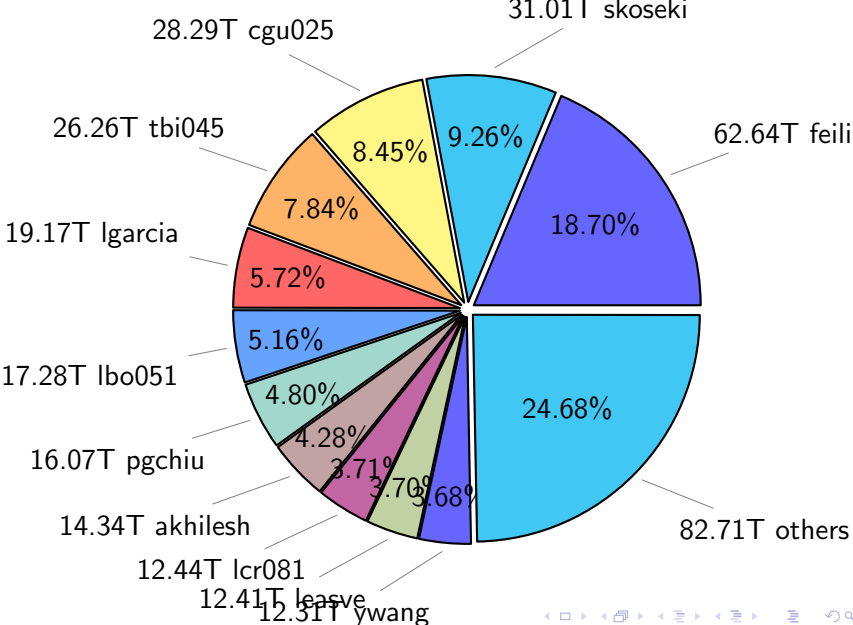

NS9039K total disk usage

Total size: 1118.38T

NS9039K file types usage

NS9039K history files usage

Total size: 575.57T

NS9039K restart files usage

Total size: 272.16T
49.24T tsingh

NS9039K misc files usage

Total size: 270.65T

NS9039K total compressed

NS9039K uncompressed files usage

Total size: 334.94T

NS9039K NorCPM/cases/*

No data

NS9039K shared/*

No data