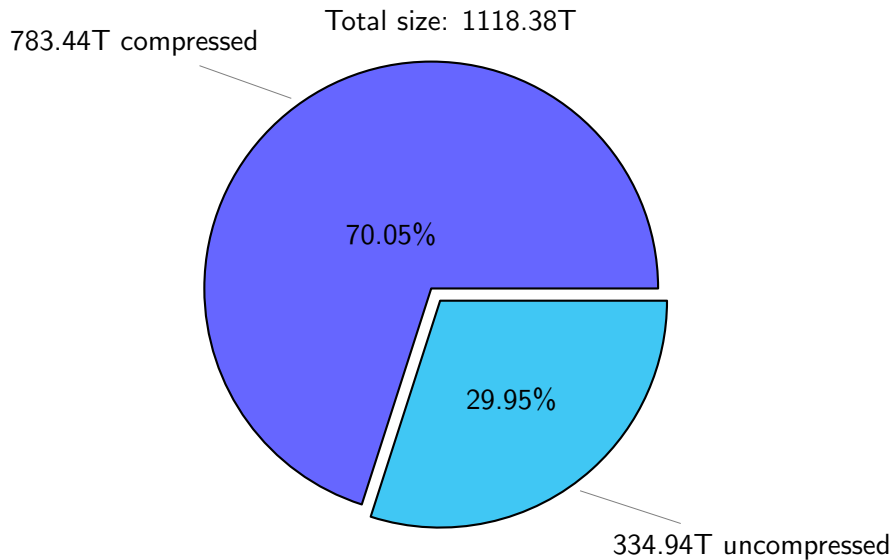

NS9039K total disk usage

Total size: 1118.38T

NS9039K file types usage

NS9039K history files usage

Total size: 575.57T

NS9039K restart files usage

Total size: 272.16T
49.24T tsingh

NS9039K misc files usage

Total size: 270.65T

NS9039K total compressed

NS9039K uncompressed files usage

Total size: 334.94T

NS9039K NorCPM/cases/*

No data

NS9039K shared/*

No data