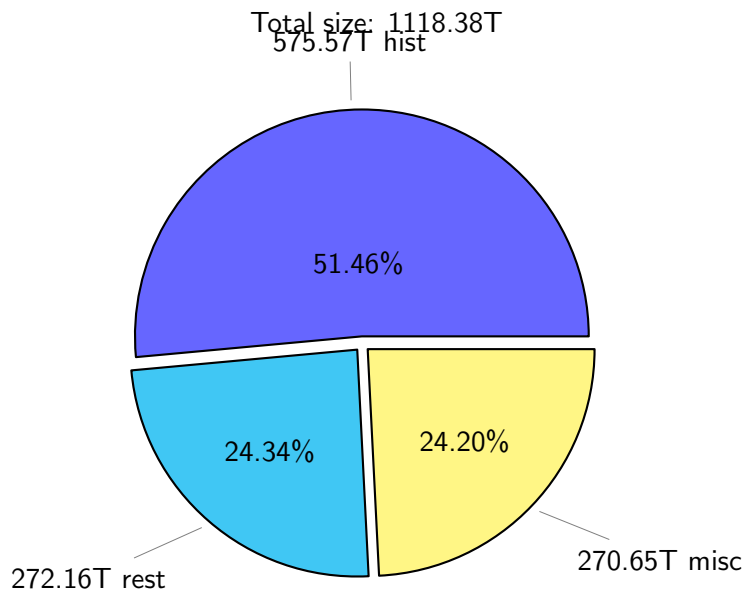

NS9039K (NIRD-LMD) disk usage

June 1, 2023

notes:

- ▶ Excluded directories: all hidden dir (start with .)
- ▶ Compressed file: file name end with "gz", "bz2", "tar", "zip" and NETCDF4 "nc"
- ▶ Restart files: path contains '/rest/'
- ▶ History files: path contains '/hist/'
- ▶ Items <3 % will be count as 'others'.
- ▶ Additional hard links are excluded.
- ▶ Weekly report: disk_ns9039k_YYYYMMDD.pdf
- ▶ Latest report: latest.pdf
- ▶ Ignored directories due to permission denied: filelist_classfy.err.txt
- ▶ Summary table: sizeTable.txt

NS9039K total disk usage

Total size: 1118.38T

NS9039K file types usage

NS9039K history files usage

Total size: 575.57T

NS9039K restart files usage

Total size: 272.16T
49.24T tsingh

NS9039K misc files usage

Total size: 270.65T

NS9039K total compressed

NS9039K uncompressed files usage

Total size: 334.94T

NS9039K NorCPM/cases/*

No data

NS9039K shared/*

No data