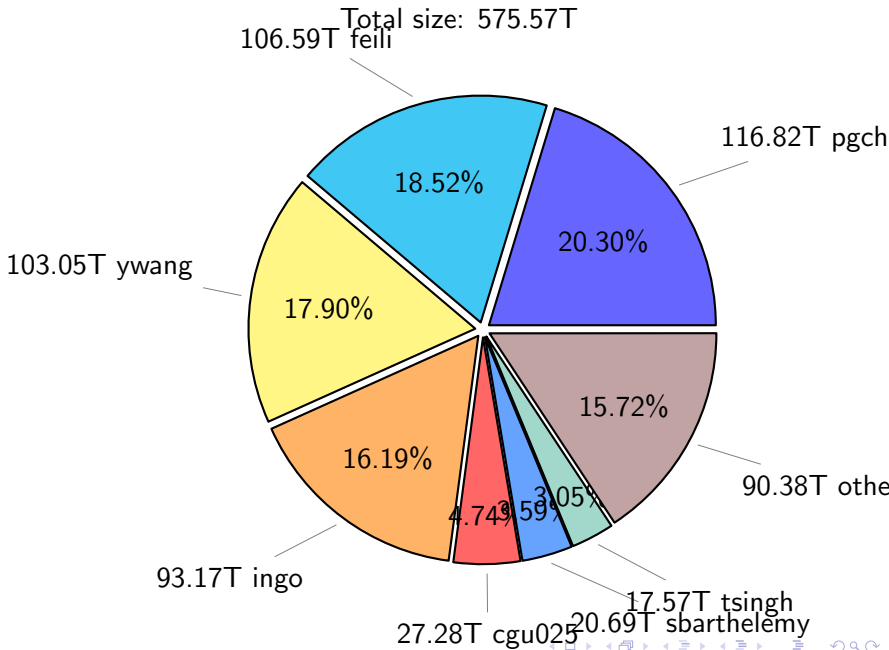

NS9039K total disk usage

Total size: 1118.38T

NS9039K file types usage

NS9039K history files usage

Total size: 575.57T

NS9039K restart files usage

Total size: 272.16T
49.24T tsingh

NS9039K misc files usage

Total size: 270.65T

NS9039K total compressed

NS9039K uncompressed files usage

Total size: 334.94T

NS9039K NorCPM/cases/*

No data

NS9039K shared/*

No data