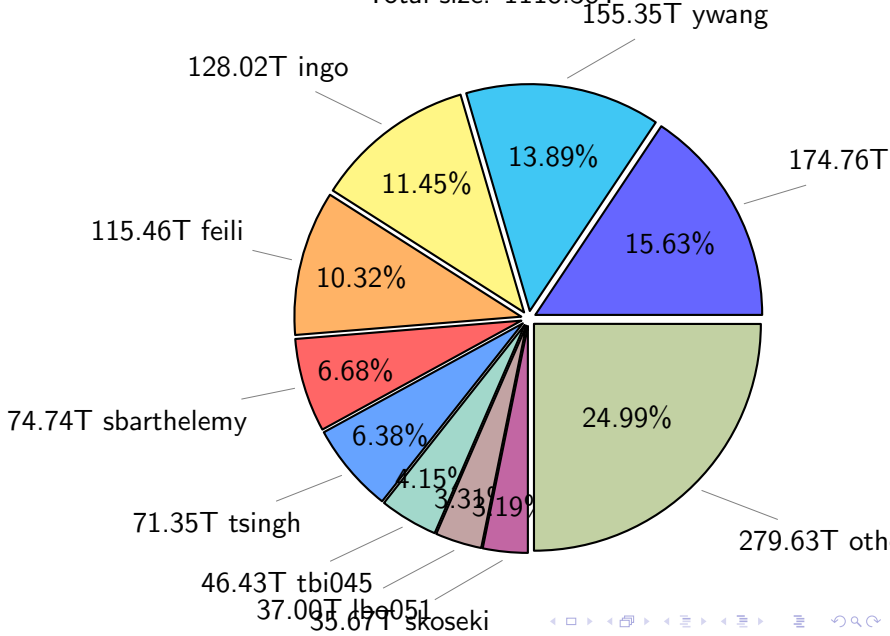

NS9039K (NIRD-LMD) disk usage

June 1, 2023

notes:

- ▶ Excluded directories: all hidden dir (start with .)
- ▶ Compressed file: file name end with "gz", "bz2", "tar", "zip" and NETCDF4 "nc"
- ▶ Restart files: path contains '/rest/'
- ▶ History files: path contains '/hist/'
- ▶ Items <3 % will be count as 'others'.
- ▶ Additional hard links are excluded.
- ▶ Weekly report: disk_ns9039k_YYYYMMDD.pdf
- ▶ Latest report: latest.pdf
- ▶ Ignored directories due to permission denied: filelist_classfy.err.txt
- ▶ Summary table: sizeTable.txt

NS9039K total disk usage

Total size: 1118.38T

NS9039K file types usage

NS9039K history files usage

Total size: 575.57T

NS9039K restart files usage

Total size: 272.16T
49.24T tsingh

NS9039K misc files usage

Total size: 270.65T

NS9039K total compressed

NS9039K uncompressed files usage

Total size: 334.94T

NS9039K NorCPM/cases/*

No data

NS9039K shared/*

No data