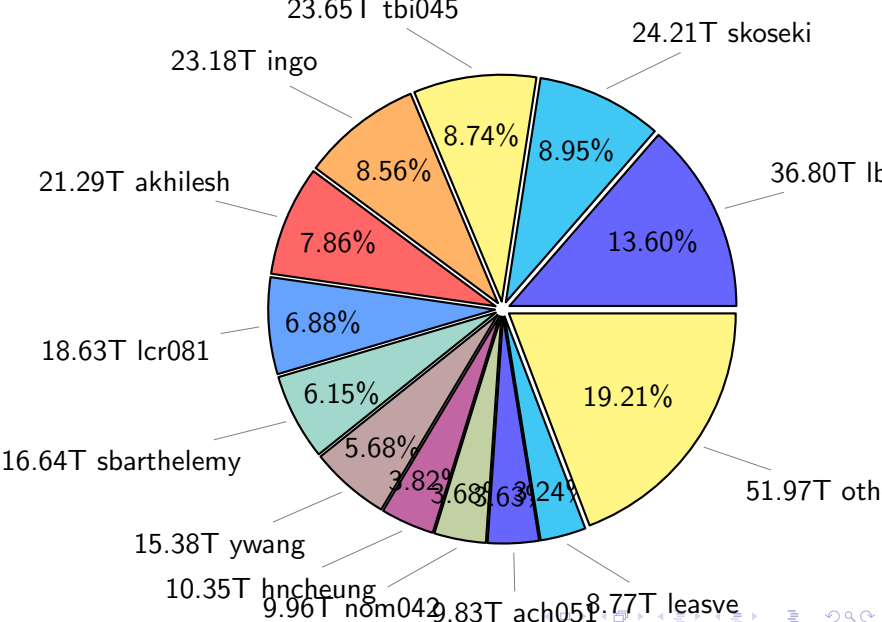

NS9039K (NIRD-LMD) disk usage

June 1, 2023

notes:

- ▶ Excluded directories: all hidden dir (start with .)
- ▶ Compressed file: file name end with "gz", "bz2", "tar", "zip" and NETCDF4 "nc"
- ▶ Restart files: path contains '/rest/'
- ▶ History files: path contains '/hist/'
- ▶ Items <3 % will be count as 'others'.
- ▶ Additional hard links are excluded.
- ▶ Weekly report: disk_ns9039k_YYYYMMDD.pdf
- ▶ Latest report: latest.pdf
- ▶ Ignored directories due to permission denied: filelist_classfy.err.txt
- ▶ Summary table: sizeTable.txt

NS9039K total disk usage

Total size: 1118.38T

NS9039K file types usage

NS9039K history files usage

Total size: 575.57T

NS9039K restart files usage

Total size: 272.16T
49.24T tsingh

NS9039K misc files usage

Total size: 270.65T

NS9039K total compressed

NS9039K uncompressed files usage

Total size: 334.94T

NS9039K NorCPM/cases/*

No data

NS9039K shared/*

No data