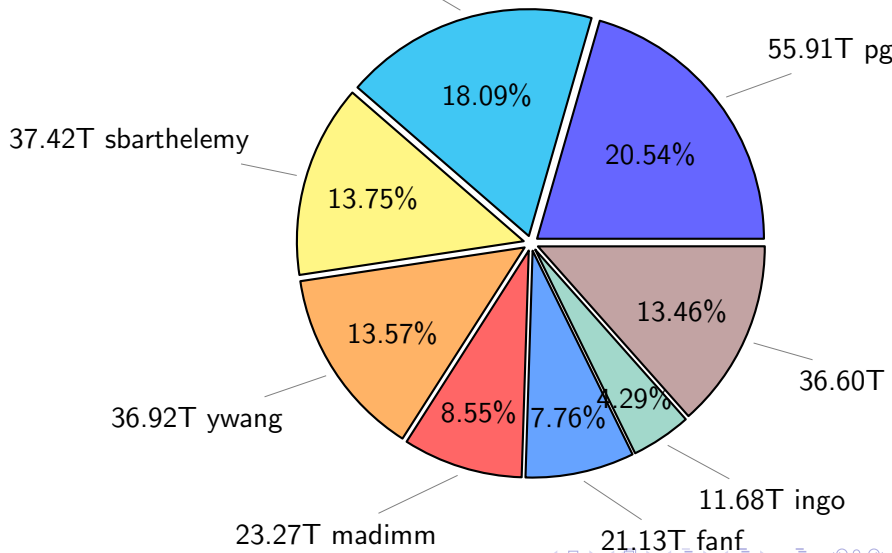

NS9039K total disk usage

Total size: 1118.38T

NS9039K file types usage

NS9039K history files usage

Total size: 575.57T

NS9039K restart files usage

Total size: 272.16T
49.24T tsingh

NS9039K misc files usage

Total size: 270.65T

NS9039K total compressed

NS9039K uncompressed files usage

Total size: 334.94T

NS9039K NorCPM/cases/*

No data

NS9039K shared/*

No data