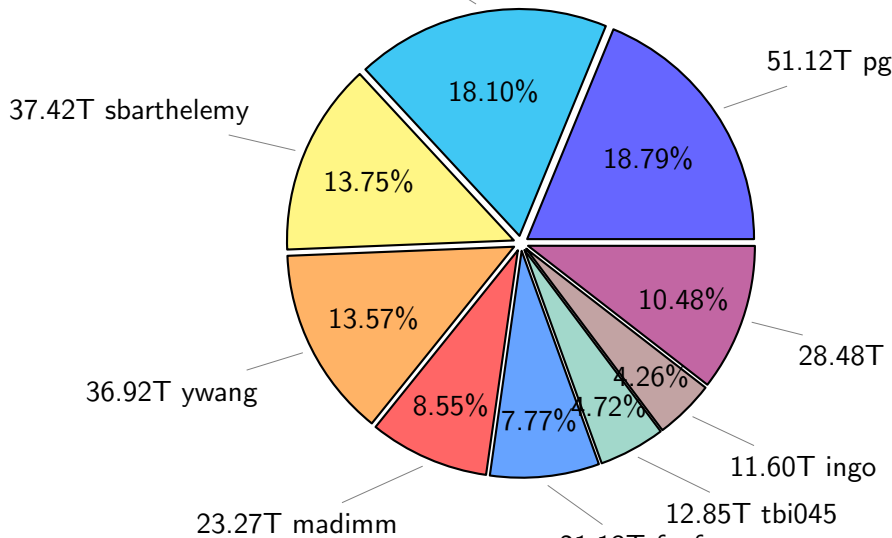

NS9039K total disk usage

Total size: 1106.27T

156.18T ywang

NS9039K file types usage

NS9039K history files usage

Total size: 574.81T
106.59T feili

NS9039K restart files usage

Total size: 272.03T
49.24T tsingh

NS9039K misc files usage

Total size: 259.43T

NS9039K total compressed

NS9039K uncompressed files usage

Total size: 325.04T

NS9039K NorCPM/cases/*

No data

NS9039K shared/*