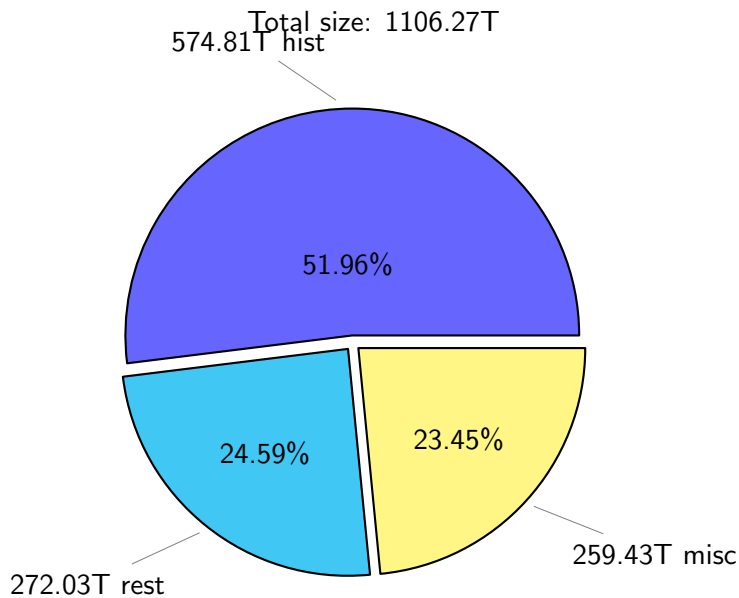

NS9039K (NIRD-LMD) disk usage

May 26, 2023

notes:

- ▶ Excluded directories: all hidden dir (start with .)
- ▶ Compressed file: file name end with "gz", "bz2", "tar", "zip" and NETCDF4 "nc"
- ▶ Restart files: path contains '/rest/'
- ▶ History files: path contains '/hist/'
- ▶ Items <3 % will be count as 'others'.
- ▶ Additional hard links are excluded.
- ▶ Weekly report: disk_ns9039k_YYYYMMDD.pdf
- ▶ Latest report: latest.pdf
- ▶ Ignored directories due to permission denied: filelist_classfy.err.txt
- ▶ Summary table: sizeTable.txt

NS9039K total disk usage

Total size: 1106.27T

156.18T ywang

NS9039K file types usage

NS9039K history files usage

Total size: 574.81T
106.59T feili

NS9039K restart files usage

Total size: 272.03T
49.24T tsingh

NS9039K misc files usage

Total size: 259.43T

NS9039K total compressed

NS9039K uncompressed files usage

Total size: 325.04T

NS9039K NorCPM/cases/*

No data

NS9039K shared/*