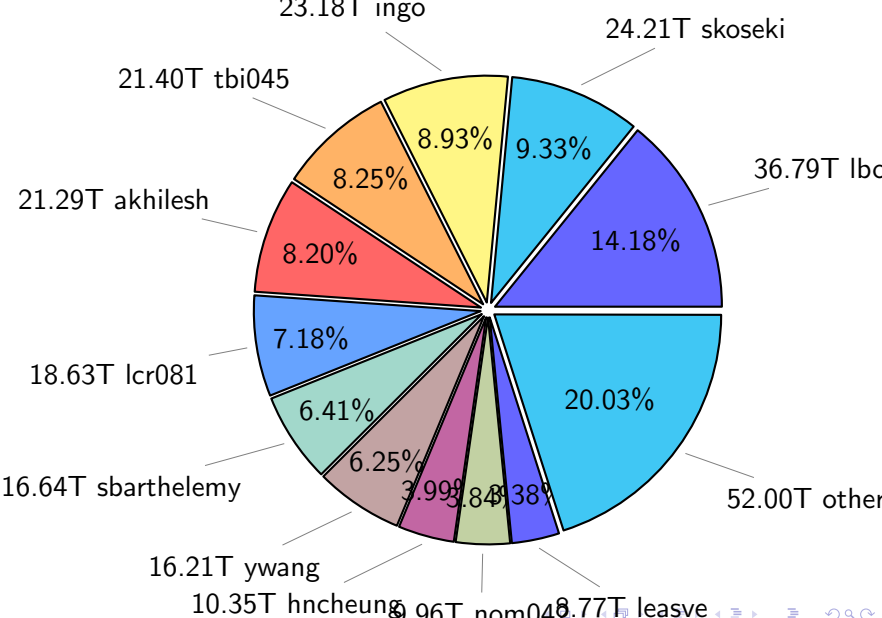

NS9039K total disk usage

Total size: 1106.27T

156.18T ywang

NS9039K file types usage

NS9039K history files usage

Total size: 574.81T
106.59T feili

NS9039K restart files usage

Total size: 272.03T
49.24T tsingh

NS9039K misc files usage

Total size: 259.43T

NS9039K total compressed

NS9039K uncompressed files usage

Total size: 325.04T

NS9039K NorCPM/cases/*

No data

NS9039K shared/*