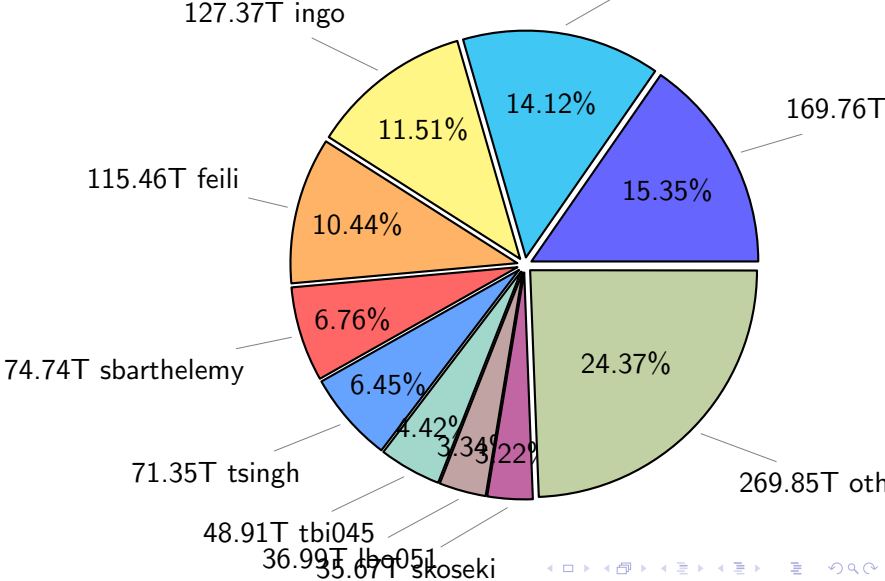

NS9039K (NIRD-LMD) disk usage

May 26, 2023

notes:

- ▶ Excluded directories: all hidden dir (start with .)
- ▶ Compressed file: file name end with "gz", "bz2", "tar", "zip" and NETCDF4 "nc"
- ▶ Restart files: path contains '/rest/'
- ▶ History files: path contains '/hist/'
- ▶ Items <3 % will be count as 'others'.
- ▶ Additional hard links are excluded.
- ▶ Weekly report: disk_ns9039k_YYYYMMDD.pdf
- ▶ Latest report: latest.pdf
- ▶ Ignored directories due to permission denied: filelist_classfy.err.txt
- ▶ Summary table: sizeTable.txt

NS9039K total disk usage

Total size: 1106.27T

156.18T ywang

NS9039K file types usage

NS9039K history files usage

Total size: 574.81T
106.59T feili

NS9039K restart files usage

Total size: 272.03T
49.24T tsingh

NS9039K misc files usage

Total size: 259.43T

NS9039K total compressed

NS9039K uncompressed files usage

Total size: 325.04T

NS9039K NorCPM/cases/*

No data

NS9039K shared/*