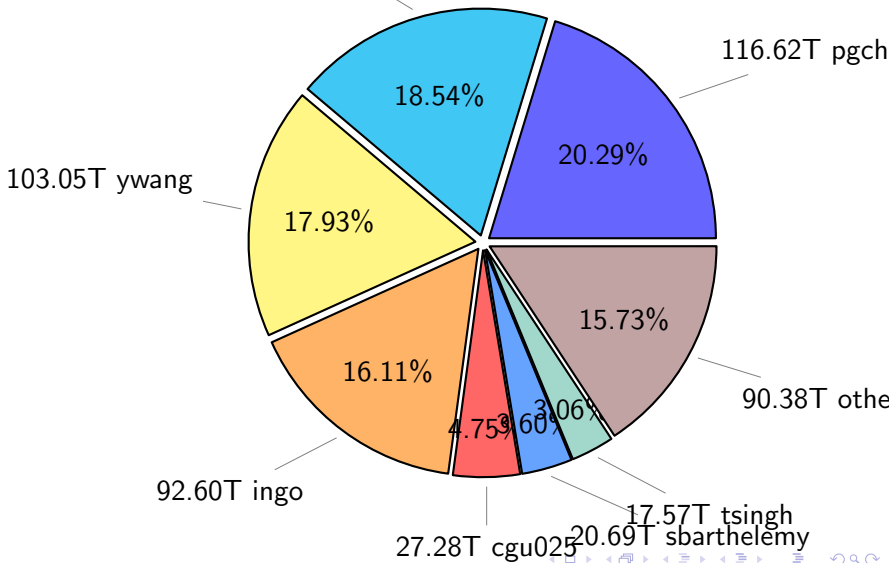

NS9039K total disk usage

Total size: 1106.27T

156.18T ywang

NS9039K file types usage

NS9039K history files usage

Total size: 574.81T
106.59T feili

NS9039K restart files usage

Total size: 272.03T
49.24T tsingh

NS9039K misc files usage

Total size: 259.43T

NS9039K total compressed

NS9039K uncompressed files usage

Total size: 325.04T

NS9039K NorCPM/cases/*

No data

NS9039K shared/*