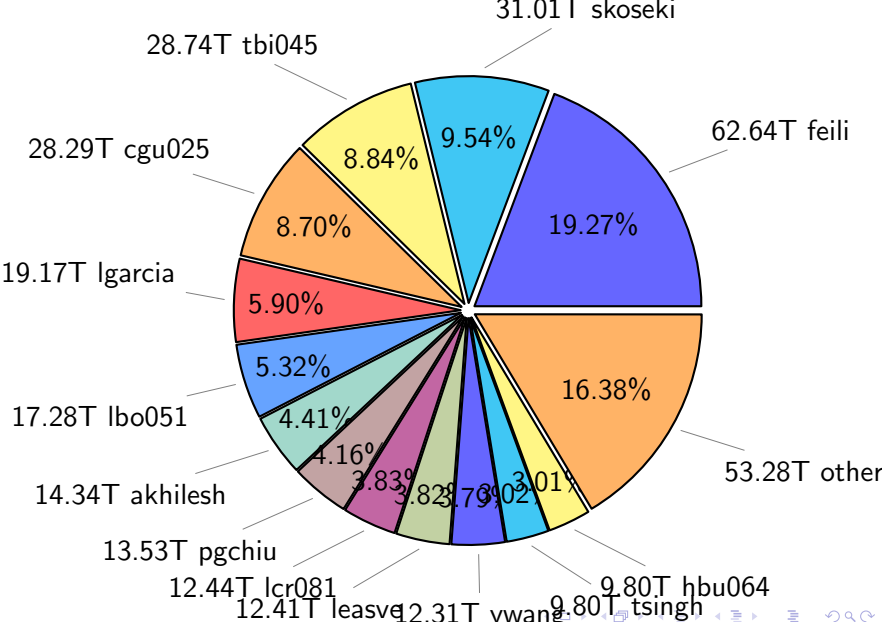

NS9039K total disk usage

Total size: 1106.27T

156.18T ywang

NS9039K file types usage

NS9039K history files usage

Total size: 574.81T
106.59T feili

NS9039K restart files usage

Total size: 272.03T
49.24T tsingh

NS9039K misc files usage

Total size: 259.43T

NS9039K total compressed

NS9039K uncompressed files usage

Total size: 325.04T

NS9039K NorCPM/cases/*

No data

NS9039K shared/*