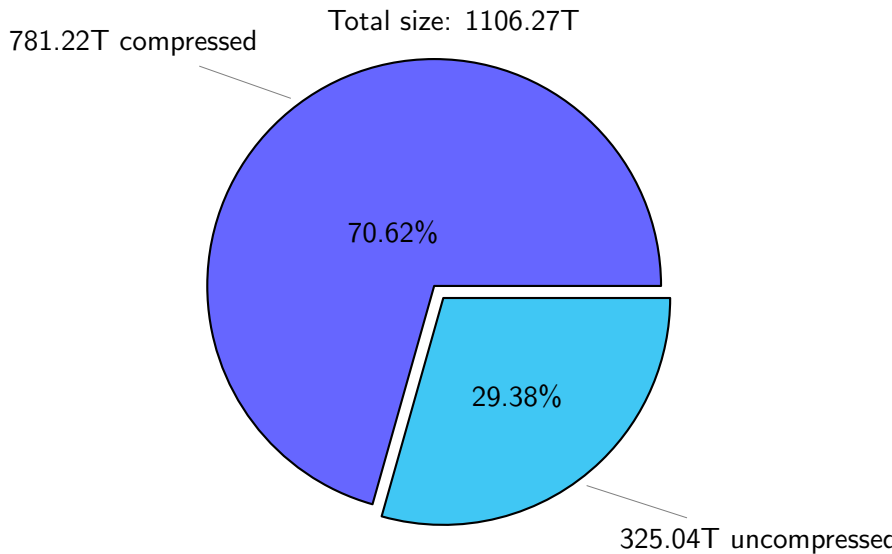

NS9039K total disk usage

Total size: 1106.27T

156.18T ywang

NS9039K file types usage

NS9039K history files usage

Total size: 574.81T
106.59T feili

NS9039K restart files usage

Total size: 272.03T
49.24T tsingh

NS9039K misc files usage

Total size: 259.43T

NS9039K total compressed

NS9039K uncompressed files usage

Total size: 325.04T

NS9039K NorCPM/cases/*

No data

NS9039K shared/*