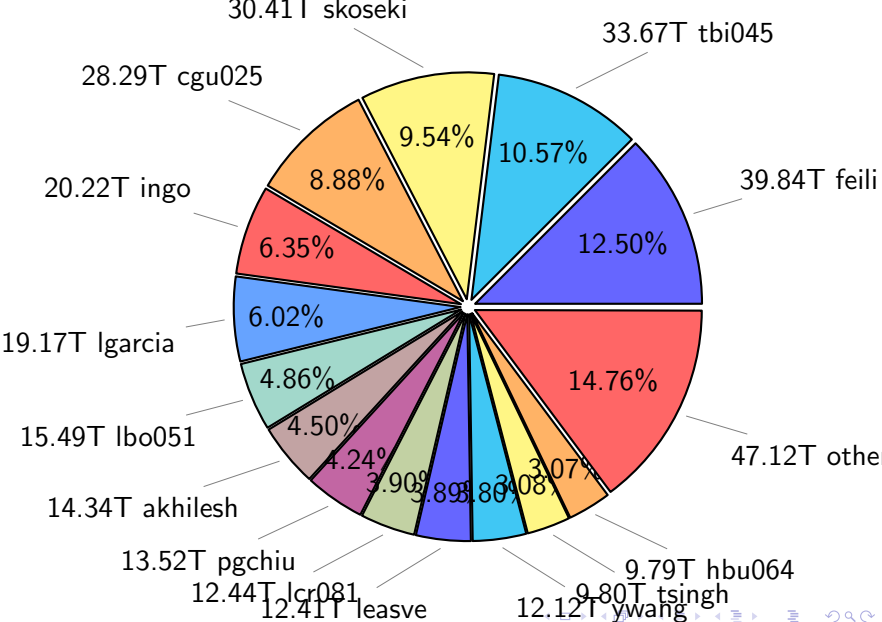

NS9039K uncompressed files usage

Total size: 318.62T