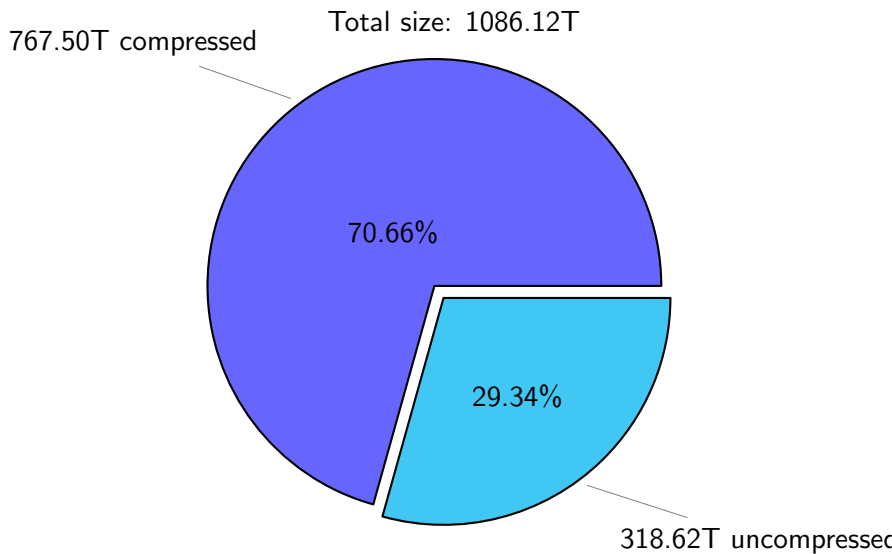

NS9039K total compressed