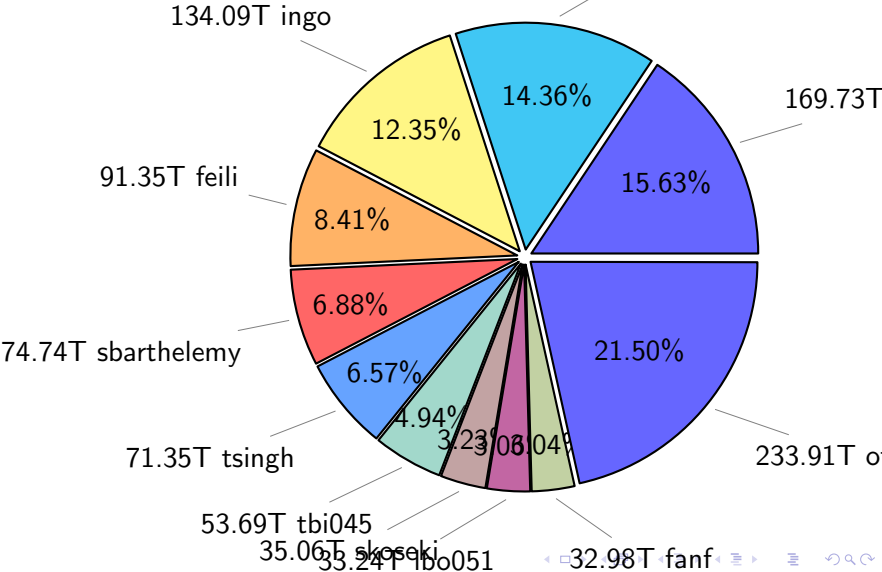

# NS9039K (NIRD-LMD) disk usage

May 15, 2023

notes:

- ▶ Excluded directories: all hidden dir (start with .)
- ▶ Compressed file: file name end with "gz", "bz2", "tar", "zip" and NETCDF4 "nc"
- ▶ Restart files: path contains '/rest/'
- ▶ History files: path contains '/hist/'
- ▶ Items <3 % will be count as 'others'.
- ▶ Additional hard links are excluded.
- ▶ Weekly report: disk\_ns9039k\_YYYYMMDD.pdf
- ▶ Latest report: latest.pdf
- ▶ Ignored directories due to permission denied: filelist\_classfy.err.txt
- ▶ Summary table: sizeTable.txt

# NS9039K total disk usage

Total size: 1086.12T  
155.99T ywang

# NS9039K history files usage

Total size: 552.90T

# NS9039K uncompressed files usage

Total size: 318.62T

NS9039K NorCPM/cases/\*

No data

NS9039K shared/\*

No data