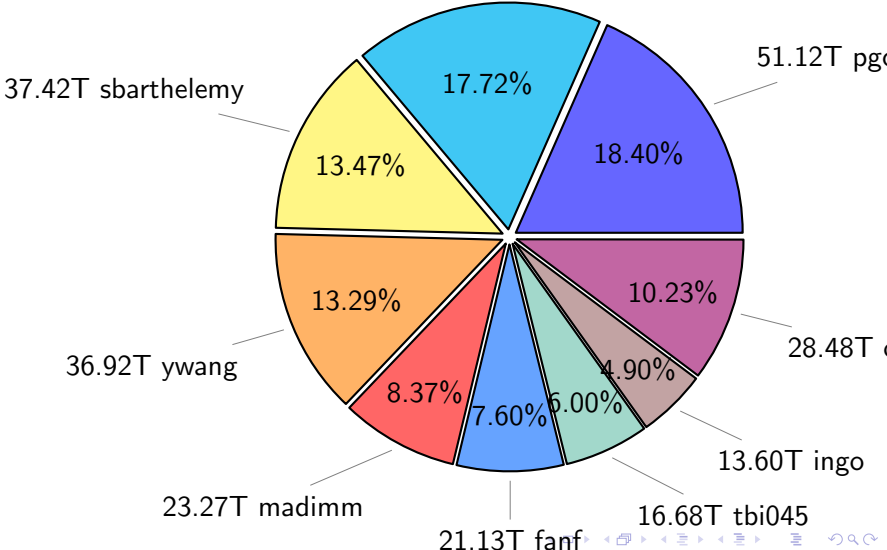

NS9039K restart files usage

Total size: 277.86T
49.24T tsingh