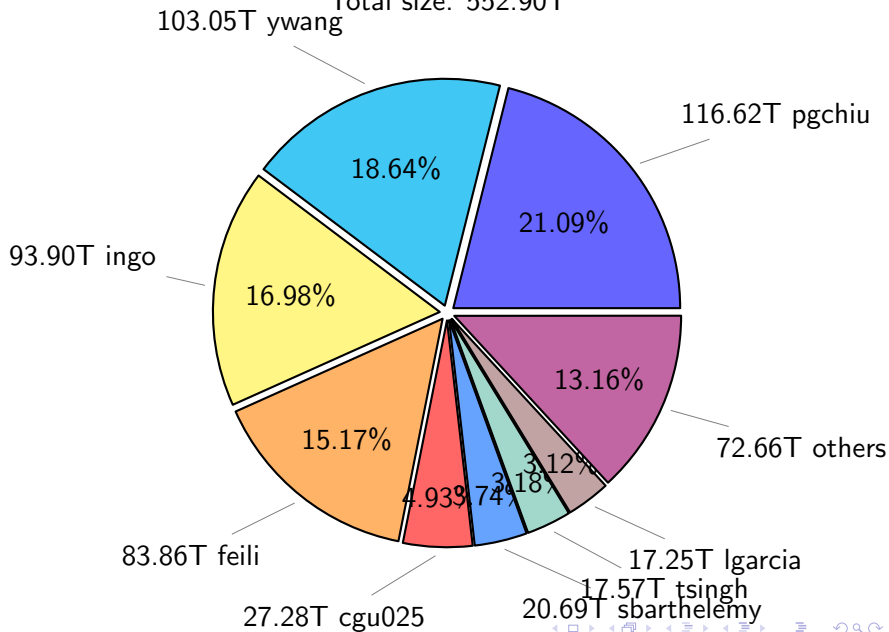

# NS9039K total disk usage

Total size: 1086.12T  
155.99T ywang

# NS9039K history files usage

Total size: 552.90T

# NS9039K misc files usage

Total size: 255.36T

# NS9039K uncompressed files usage

Total size: 318.62T

NS9039K NorCPM/cases/\*

No data

NS9039K shared/\*

No data