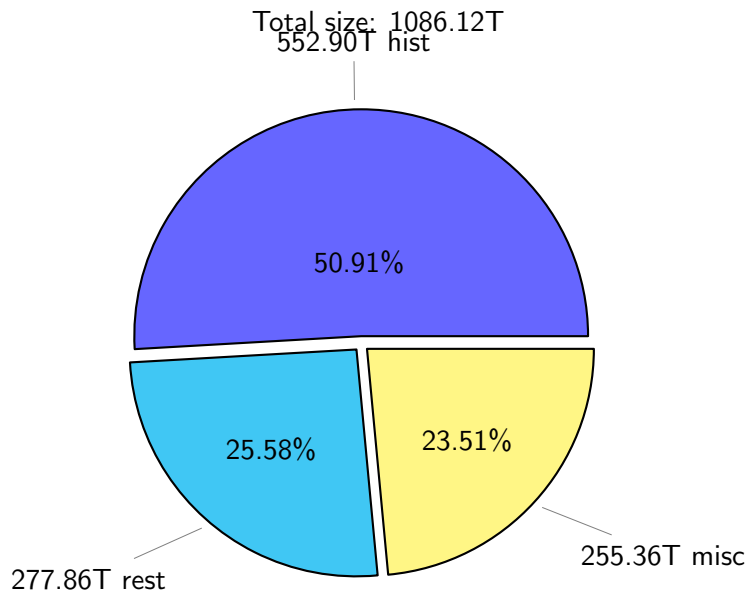

# NS9039K total disk usage

Total size: 1086.12T  
155.99T ywang

# NS9039K history files usage

Total size: 552.90T

# NS9039K misc files usage

Total size: 255.36T

# NS9039K uncompressed files usage

Total size: 318.62T

NS9039K NorCPM/cases/\*

No data

NS9039K shared/\*

No data