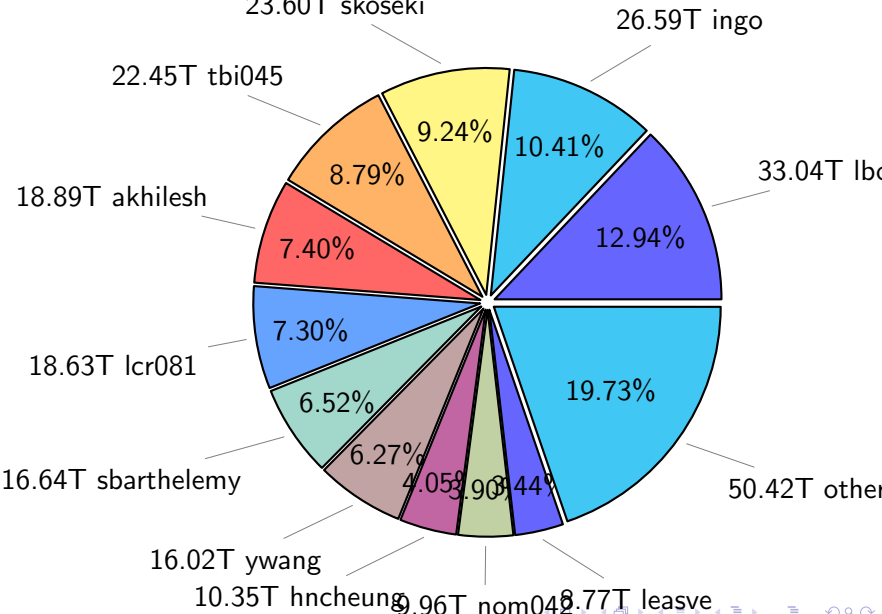

NS9039K misc files usage

Total size: 255.36T